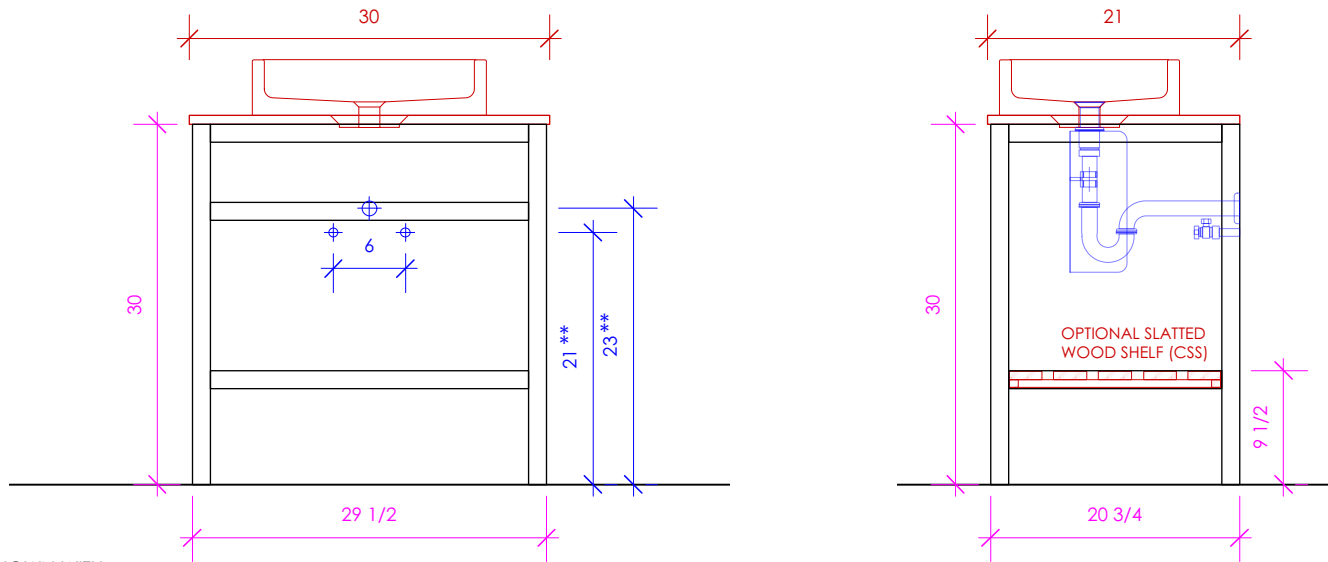

LACAVA

FLASH

FLS-VS-30

SHOWN WITH
FLS-VS-30T
CT032

** Recommended plumbing location

FEATURES:

- FLOORSTANDING CONSOLE
- WELDED METAL CONSOLE
- OPTIONAL SLATTED WOOD SHELF (CSS) AVAILABLE
- ***PLEASE SPECIFY OPTIONAL SHELF FINISH WHEN ORDERING***
- USED WITH FLS-VS-30T COUNTERTOP AND VESSEL SINK (SOLD SEPARATELY)
- MOUNTING: PREDRILLED HOLES IN METAL SPANS (SEE FURNITURE MANUAL)
- PROUDLY HANDMADE IN THE USA
- MANUFACTURED WITH LOW VOC FINISHES AND WOOD FROM RENEWABLE FORESTS

3/4" THICKNESS 3/4" THICKNESS 1/2" THICKNESS

LACAVA reserves the right to revise any dimension or information on this sheet without notice. Dimensions are nominal and may vary within an industry accepted tolerance of 1/4". Cabinets with 'vanity top' sinks are made to the matching sink and dimensions may vary. LACAVA is not responsible for any cutouts, countertops, or furniture made without the actual product or template. Differences in color, grain, appearance, and texture are inherent in all natural woodwork and should be expected. Variances in these qualities are not deemed manufacturing defects and will not be accepted as valid reasons for return or exchanges. Plumbing specifications are only a guideline and may need alteration based on application.