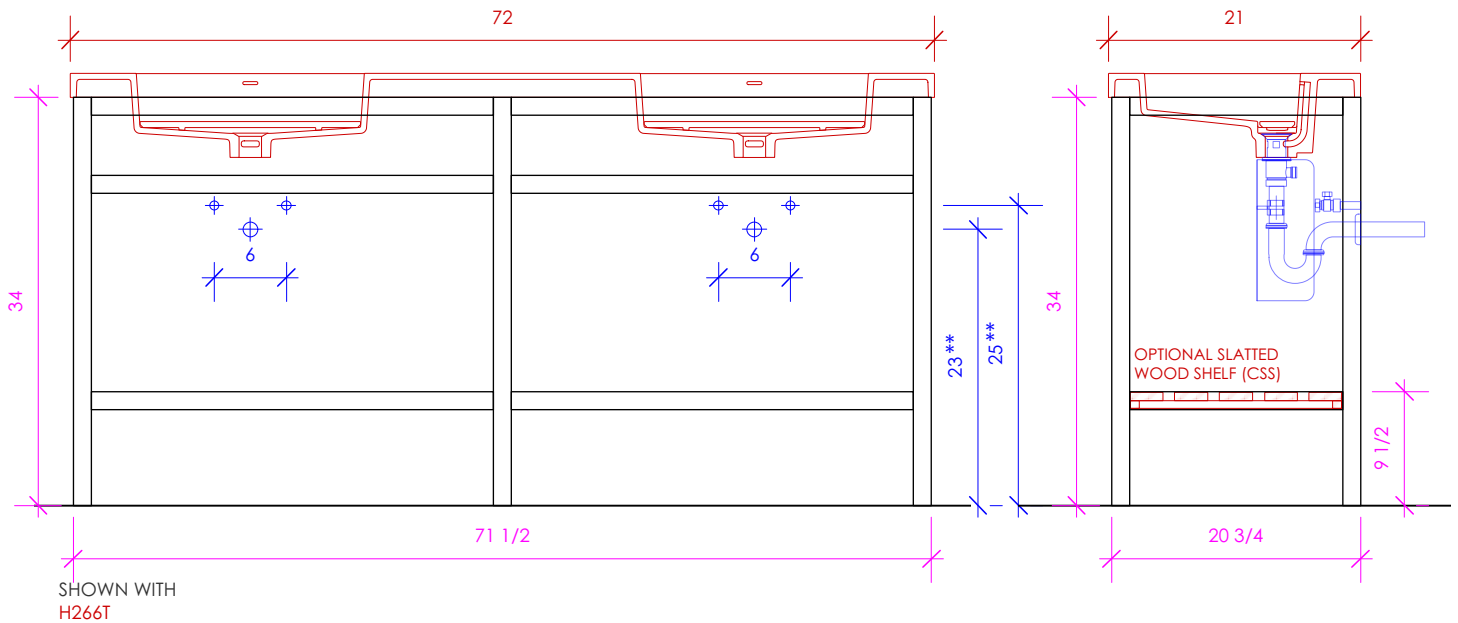

LACAVA

FLASH

FLS-UN-72

** Recommended plumbing location

FEATURES:

- FLOORSTANDING CONSOLE
- WELDED METAL CONSOLE
- OPTIONAL SLATTED WOOD SHELF (CSS) AVAILABLE
- ***PLEASE SPECIFY OPTIONAL SHELF FINISH WHEN ORDERING***
- USED WITH H266T OR FLS-UN-72T COUNTERTOP AND UNDERMOUNT SINK (SOLD SEPARATELY)
- MOUNTING: PREDRILLED HOLES IN METAL SPANS (SEE FURNITURE MANUAL)
- PROUDLY HANDMADE IN THE USA
- MANUFACTURED WITH LOW VOC FINISHES AND WOOD FROM RENEWABLE FORESTS