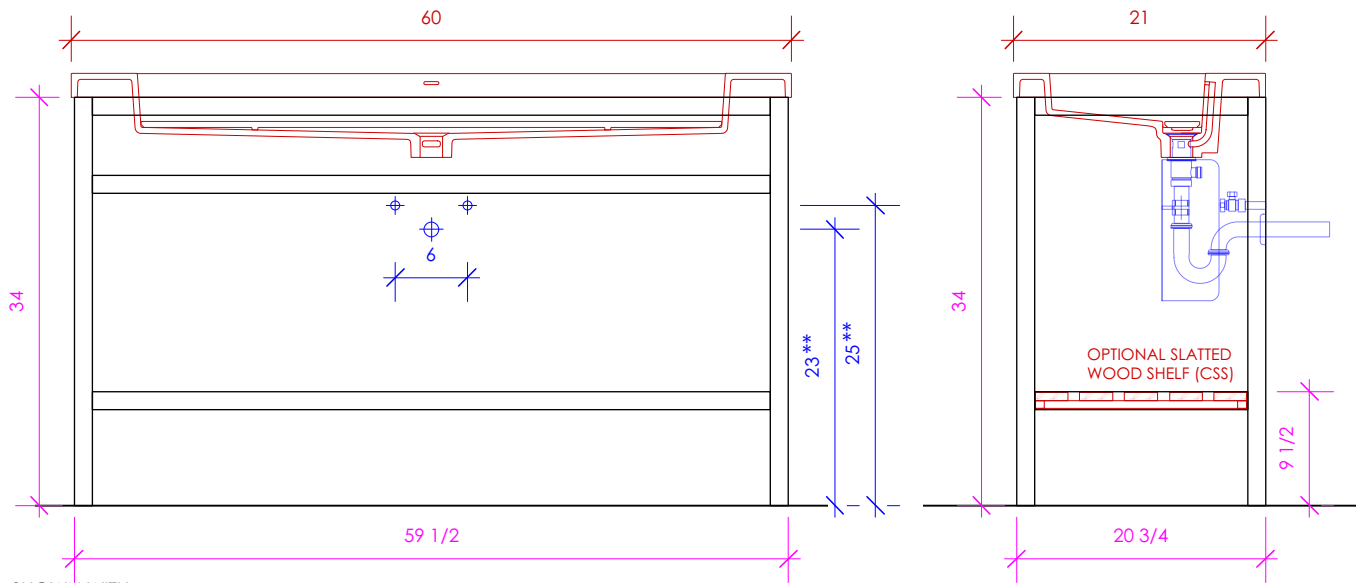

LACAVA

FLASH

FLS-UN-60

SHOWN WITH
H265BT

** Recommended plumbing location

FEATURES:

- FLOORSTANDING CONSOLE
- WELDED METAL CONSOLE
- OPTIONAL SLATTED WOOD SHELF (CSS) AVAILABLE
- ***PLEASE SPECIFY OPTIONAL SHELF FINISH WHEN ORDERING***
- USED WITH H265T, H265BT, H265CT, CT60DT OR FLS-UN-60T COUNTERTOP AND UNDERMOUNT SINK (SOLD SEPARATELY)
- MOUNTING: PREDRILLED HOLES IN METAL SPANS (SEE FURNITURE MANUAL)
- PROUDLY HANDMADE IN THE USA
- MANUFACTURED WITH LOW VOC FINISHES AND WOOD FROM RENEWABLE FORESTS

FINISHES:

WOOD: CSS OPTIONAL SHELF

STANDARD:

01 - WHITE MAPLE
02 - NATURAL CHERRY
07 - NATURAL WALNUT
24 - CLASSIC WALNUT
20 - ASH GRAY
06 - WENGE

PREMIUM:

47 - SMOKY WALNUT
31 - WHITE OAK
41 - NATURAL OAK
48 - COFFEE OAK
43 - GRIGIO OAK
49 - BLACK OAK

08 - MATTE WHITE
16 - MATTE BLACK
35 - MATTE ARDESIA
54 - MATTE TAUPE
42 - MATTE OLIVE GREEN
39 - MATTE SAGE
28 - MATTE AZURE
29 - MATTE CLOUD

LUXURY:

50 - HORIZON BLUE
52 - SILVER OAK
37 - WEATHERED OAK
27 - RUSTIC OAK
85 - GLOSS WHITE
86 - GLOSS BLACK
46 - DRIFTWOOD
NEWTERRA ONLY

METALS: CONSOLE

METAL:

21 - BRUSHED STAINLESS STEEL
10 - POLISHED STAINLESS STEEL
44 - MATTE BLACK
MW - MATTE WHITE
BPW - BRASS POWDER COAT
SA - SIENNA

COUNTERTOP: FLS-UN-60T

STONE:

WH - BIANCO
LN - LINAC
AN - ATENA
GU - GOLD UMBER
GR - GRIGIO
NM - MARQUINA

QUARTZ:

PR - PURO
AH - ASH
CT - CRETA
VN - VENA
DN - DUNE
NR - NERO

SOLID SURFACE:

M - MATTE WHITE
G - GLOSS WHITE
R - MARMO
V - LAVA
D - OBSIDIAN
C - CREMA

CONCRETE:

SND - SAND
SLT - SLATE
SUN - SUN
CLY - CLAY
LIL - LILAC
MOS - MOSS
AQA - AQUA
BRK - BRICK
MAH - MATCHA
GAL - GALAXY
TER - TERRACOTTA
CHL - CHARCOAL
FOR - FOREST
BST - BASALTO

3/4" THICKNESS

3/4" THICKNESS

1/2" THICKNESS

LACAVA reserves the right to revise any dimension or information on this sheet without notice. Dimensions are nominal and may vary within an industry accepted tolerance of 1/4". Cabinets with 'vanity top' sinks are made to the matching sink and dimensions may vary. LACAVA is not responsible for any cutouts, countertops, or furniture made without the actual product or template. Differences in color, grain, appearance, and texture are inherent in all natural woodwork and should be expected. Variances in these qualities are not deemed manufacturing defects and will not be accepted as valid reasons for return or exchanges. Plumbing specifications are only a guideline and may need alteration based on application.

6630 WEST WRIGHTWOOD
CHICAGO, IL 60707

PH: 773-637-9600
FAX: 773-637-9601

LACAVA.COM
INFO@LACAVA.COM