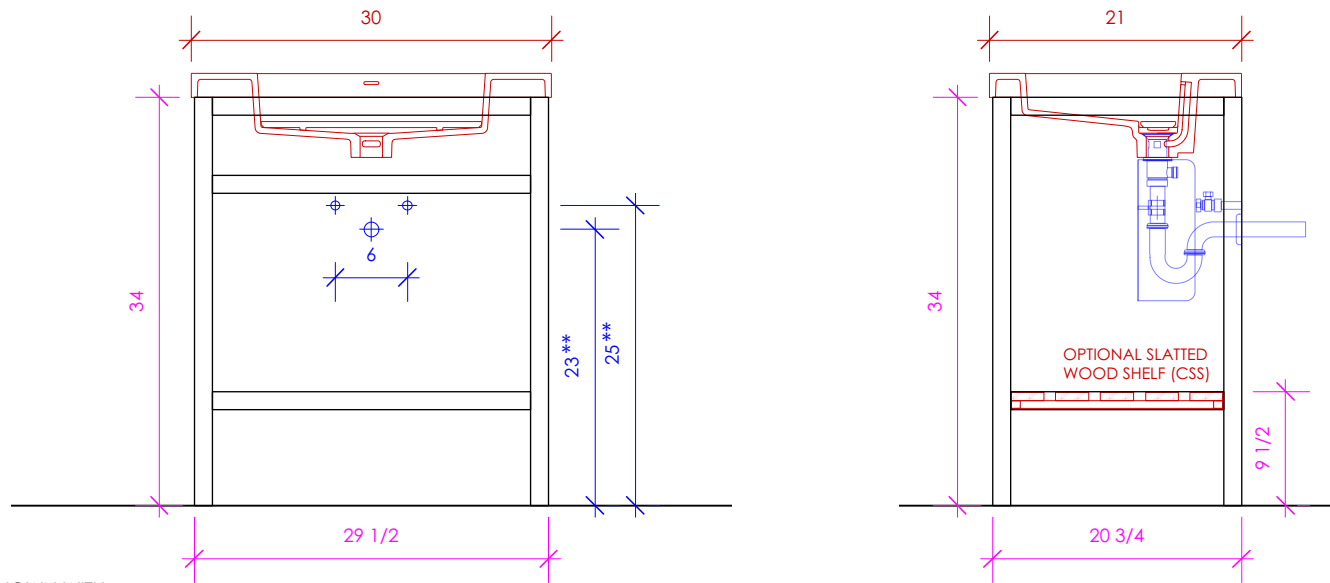

LACAVA

FLASH

FLS-UN-30

SHOWN WITH
H262T

** Recommended plumbing location

FEATURES:

FINISHES:

- FLOORSTANDING CONSOLE
- WELDED METAL CONSOLE
- OPTIONAL SLATTED WOOD SHELF (CSS) AVAILABLE
- ***PLEASE SPECIFY OPTIONAL SHELF FINISH WHEN ORDERING***
- USED WITH H262T, CT30T OR FLS-UN-30T COUNTERTOP AND UNDERMOUNT SINK (SOLD SEPARATELY)
- MOUNTING: PREDRILLED HOLES IN METAL SPANS (SEE FURNITURE MANUAL)
- PROUDLY HANDMADE IN THE USA
- MANUFACTURED WITH LOW VOC FINISHES AND WOOD FROM RENEWABLE FORESTS

3/4" THICKNESS 3/4" THICKNESS 1/2" THICKNESS

LACAVA reserves the right to revise any dimension or information on this sheet without notice. Dimensions are nominal and may vary within an industry accepted tolerance of 1/4". Cabinets with 'vanity top' sinks are made to the matching sink and dimensions may vary. LACAVA is not responsible for any cutouts, countertops, or furniture made without the actual product or template. Differences in color, grain, appearance, and texture are inherent in all natural woodwork and should be expected. Variances in these qualities are not deemed manufacturing defects and will not be accepted as valid reasons for return or exchanges. Plumbing specifications are only a guideline and may need alteration based on application.