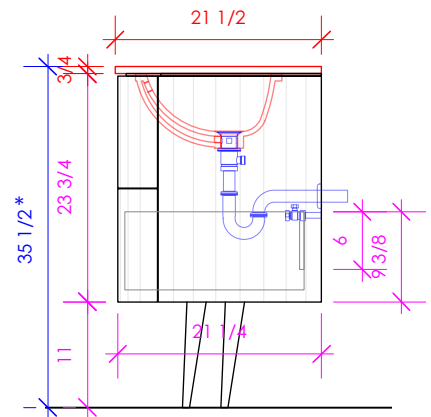

LACAVA

FLOU

FLO-F-60R

* Recommended installation height
** Recommended plumbing location

FEATURES:

- FLOOR STANDING VANITY
- SIX DRAWERS WITH SOFT-CLOSE GLIDES
- DRAWER BOXES STAINED TO REFLECT EXTERIOR FINISH
- SOLID WOOD LEGS
- DECORATIVE HARDWARE **K130** INCLUDED BUT NOT INSTALLED - CAN BE INSTALLED UPON REQUEST
- USED WITH **FLO-60RT** COUNTERTOP AND **33LA** SINK (SOLD SEPARATELY)
- MOUNTING: FULL WOOD BACKING (SEE FURNITURE MANUAL)
- PROUDLY HANDMADE IN THE USA
- MANUFACTURED WITH LOW VOC FINISHES AND WOOD FROM RENEWABLE FORESTS

FINISHES:

WOOD:

STANDARD:

02 - NATURAL CHERRY
07 - NATURAL WALNUT
24 - CLASSIC WALNUT
20 - ASH GRAY
06 - WENGE

PREMIUM:

31 - WHITE OAK
47 - SMOKY WALNUT
08 - MATTE WHITE
16 - MATTE BLACK
35 - MATTE ARDESIA
54 - MATTE TAUPE
42 - MATTE OLIVE GREEN
39 - MATTE SAGE
28 - MATTE AZURE
29 - MATTE CLOUD

LUXURY:

50 - HORIZON BLUE
52 - SILVER OAK
37 - WEATHERED OAK
85 - GLOSS WHITE
86 - GLOSS BLACK

46 - DRIFTWOOD
NEWTERRA ONLY

METALS:

METAL:

21 - BRUSHED STAINLESS STEEL
10 - POLISHED STAINLESS STEEL
44 - MATTE BLACK
MW - MATTE WHITE
BPW - BRASS POWDER COAT
SA - SIENNA

COUNTERTOP: FLO-60RT

STONE:

WH - BIANCO
LN - LINAC
AN - ATENA

QUARTZ:

PR - PURO
AH - ASH
CT - CRETA
VN - VENA
DN - DUNE
NR - NERO

SOLID SURFACE:

M - SATIN WHITE
G - POLISHED WHITE
R - MARMO
V - LAVA
D - OBSIDIAN
C - CREMA

CONCRETE:

SND - SAND
SLT - SLATE
SUN - SUN
CLY - CLAY
LIL - LILAC
MOS - MOSS
AQA - AQUA
BRK - BRICK
MAH - MATCHA
GAL - GALAXY
TER - TERRACOTTA
CHL - CHARCOAL
FOR - FOREST
BST - BASALTO

3/4" THICKNESS   3/4" THICKNESS   1/2" THICKNESS

LACAVA reserves the right to revise any dimension or information on this sheet without notice. Dimensions are nominal and may vary within an industry accepted tolerance of 1/4". Cabinets with 'vanity top' sinks are made to the matching sink and dimensions may vary. LACAVA is not responsible for any cutouts, countertops, or furniture made without the actual product or template. Differences in color, grain, appearance, and texture are inherent in all natural woodwork and should be expected. Variances in these qualities are not deemed manufacturing defects and will not be accepted as valid reasons for return or exchanges. Plumbing specifications are only a guideline and may need alteration based on application.

6630 WEST WRIGHTWOOD
CHICAGO, IL 60707

PH: 773-637-9600
FAX: 773-637-9601

LACAVA.COM
INFO@LACAVA.COM