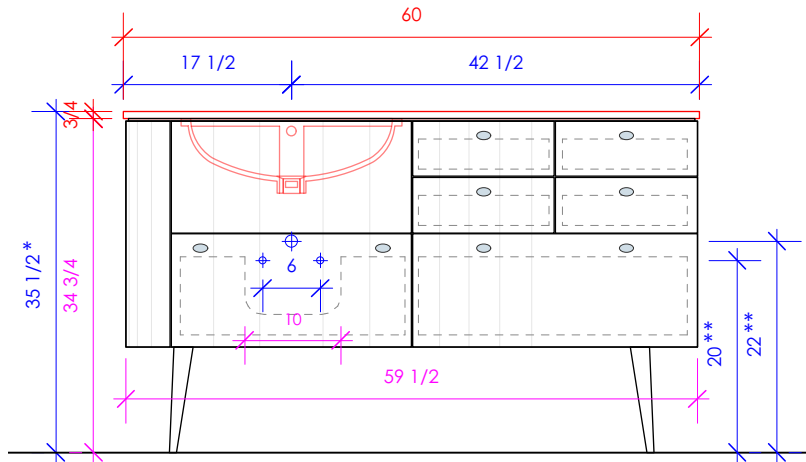

## FLOU

FLO-F-60L

FLO-60LT

\* Recommended installation height  
\*\* Recommended plumbing location