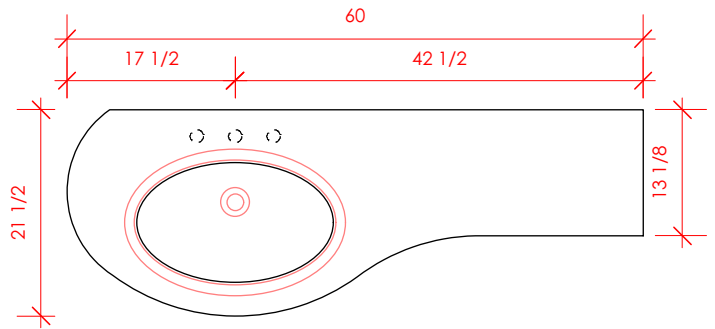

## FLOU

FLO-F-60L

FLO-60LT

\* Recommended installation height  
\*\* Recommended plumbing location