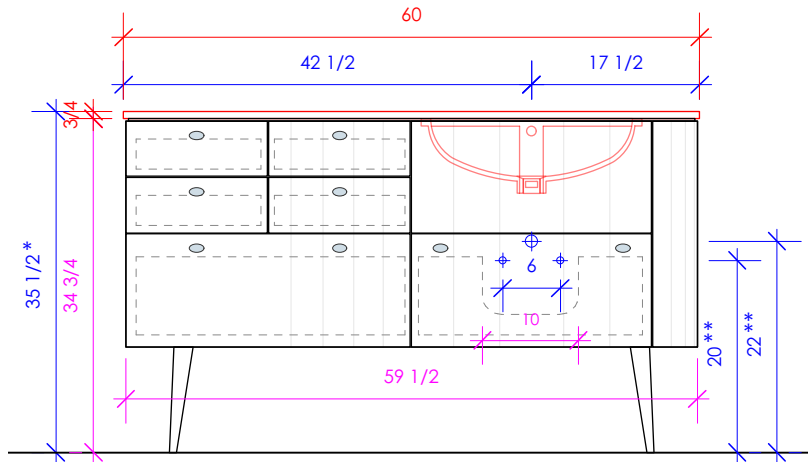

LACAVA

FLOU

FLO-F-60R

* Recommended installation height
** Recommended plumbing location

FEATURES:

- FLOOR STANDING VANITY
- SIX DRAWERS WITH SOFT-CLOSE GLIDES
- DRAWER BOXES STAINED TO REFLECT EXTERIOR FINISH
- SOLID WOOD LEGS
- DECORATIVE HARDWARE **K130** INCLUDED BUT NOT INSTALLED - CAN BE INSTALLED UPON REQUEST
- USED WITH **FLO-60RT** COUNTERTOP AND **33LA** SINK (SOLD SEPARATELY)
- MOUNTING: FULL WOOD BACKING (SEE FURNITURE MANUAL)
- PROUDLY HANDMADE IN THE USA
- MANUFACTURED WITH LOW VOC FINISHES AND WOOD FROM RENEWABLE FORESTS

FINISHES:

WOOD:

STANDARD:

02 - NATURAL CHERRY
07 - NATURAL WALNUT
24 - CLASSIC WALNUT
20 - ASH GRAY
06 - WENGE

PREMIUM:

31 - WHITE OAK
47 - SMOKY WALNUT
08 - MATTE WHITE
16 - MATTE BLACK
35 - MATTE ARDESIA
54 - MATTE TAUPE
42 - MATTE OLIVE GREEN
39 - MATTE SAGE
28 - MATTE AZURE
29 - MATTE CLOUD

LUXURY:

50 - HORIZON BLUE
52 - SILVER OAK
37 - WEATHERED OAK
85 - GLOSS WHITE
86 - GLOSS BLACK

46 - DRIFTWOOD
NEWTERRA ONLY

METALS:

METAL:

21 - BRUSHED STAINLESS STEEL
10 - POLISHED STAINLESS STEEL
44 - MATTE BLACK
MW - MATTE WHITE
BPW - BRASS POWDER COAT
SA - SIENNA

COUNTERTOP: FLO-60RT

STONE:

WH - BIANCO
LN - LINAC
AN - ATENA

QUARTZ:

PR - PURO
AH - ASH
CT - CRETA
VN - VENA
DN - DUNE
NR - NERO

SOLID SURFACE:

M - SATIN WHITE
G - POLISHED WHITE
R - MARMO
V - LAVA
D - OBSIDIAN
C - CREMA

CONCRETE:

SND - SAND
SLT - SLATE
SUN - SUN
CLY - CLAY
LIL - LILAC
MOS - MOSS
AQA - AQUA
BRK - BRICK
MAH - MATCHA
GAL - GALAXY
TER - TERRACOTTA
CHL - CHARCOAL
FOR - FOREST
BST - BASALTO

3/4" THICKNESS   3/4" THICKNESS   1/2" THICKNESS

LACAVA reserves the right to revise any dimension or information on this sheet without notice. Dimensions are nominal and may vary within an industry accepted tolerance of 1/4". Cabinets with 'vanity top' sinks are made to the matching sink and dimensions may vary. LACAVA is not responsible for any cutouts, countertops, or furniture made without the actual product or template. Differences in color, grain, appearance, and texture are inherent in all natural woodwork and should be expected. Variances in these qualities are not deemed manufacturing defects and will not be accepted as valid reasons for return or exchanges. Plumbing specifications are only a guideline and may need alteration based on application.

6630 WEST WRIGHTWOOD
CHICAGO, IL 60707

PH: 773-637-9600
FAX: 773-637-9601

LACAVA.COM
INFO@LACAVA.COM