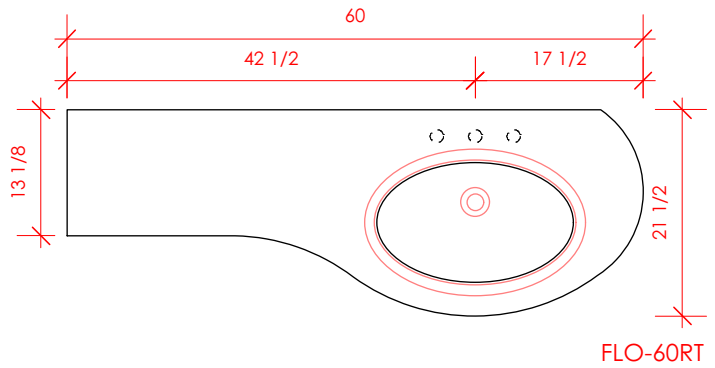

LACAVA

FLOU

FLO-F-60R

* Recommended installation height
** Recommended plumbing location

FEATURES:

- FLOOR STANDING VANITY
- SIX DRAWERS WITH SOFT-CLOSE GLIDES
- DRAWER BOXES STAINED TO REFLECT EXTERIOR FINISH
- SOLID WOOD LEGS
- DECORATIVE HARDWARE **K130** INCLUDED BUT NOT INSTALLED - CAN BE INSTALLED UPON REQUEST
- USED WITH **FLO-60RT** COUNTERTOP AND **33LA** SINK (SOLD SEPARATELY)
- MOUNTING: FULL WOOD BACKING (SEE FURNITURE MANUAL)
- PROUDLY HANDMADE IN THE USA
- MANUFACTURED WITH LOW VOC FINISHES AND WOOD FROM RENEWABLE FORESTS

FINISHES:

WOOD:

STANDARD:

02 - NATURAL CHERRY
07 - NATURAL WALNUT
24 - CLASSIC WALNUT
20 - ASH GRAY
06 - WENGE

PREMIUM:

31 - WHITE OAK
47 - SMOKY WALNUT
08 - MATTE WHITE
16 - MATTE BLACK
35 - MATTE ARDESIA
54 - MATTE TAUPE
42 - MATTE OLIVE GREEN
39 - MATTE SAGE
28 - MATTE AZURE
29 - MATTE CLOUD

LUXURY:

50 - HORIZON BLUE
52 - SILVER OAK
37 - WEATHERED OAK
85 - GLOSS WHITE
86 - GLOSS BLACK

46 - DRIFTWOOD
NEWTERRA ONLY

METALS:

METAL:

21 - BRUSHED STAINLESS STEEL
10 - POLISHED STAINLESS STEEL
44 - MATTE BLACK
MW - MATTE WHITE
BPW - BRASS POWDER COAT
SA - SIENNA

COUNTERTOP: FLO-60RT

STONE:

WH - BIANCO
LN - LINAC
AN - ATENA

QUARTZ:

PR - PURO
AH - ASH
CT - CRETA
VN - VENA
DN - DUNE
NR - NERO

SOLID SURFACE:

M - SATIN WHITE
G - POLISHED WHITE
R - MARMO
V - LAVA
D - OBSIDIAN
C - CREMA

CONCRETE:

SND - SAND
SLT - SLATE
SUN - SUN
CLY - CLAY
LIL - LILAC
MOS - MOSS
AQA - AQUA
BRK - BRICK
MAH - MATCHA
GAL - GALAXY
TER - TERRACOTTA
CHL - CHARCOAL
FOR - FOREST
BST - BASALTO

3/4" THICKNESS   3/4" THICKNESS   1/2" THICKNESS

LACAVA reserves the right to revise any dimension or information on this sheet without notice. Dimensions are nominal and may vary within an industry accepted tolerance of 1/4". Cabinets with 'vanity top' sinks are made to the matching sink and dimensions may vary. LACAVA is not responsible for any cutouts, countertops, or furniture made without the actual product or template. Differences in color, grain, appearance, and texture are inherent in all natural woodwork and should be expected. Variances in these qualities are not deemed manufacturing defects and will not be accepted as valid reasons for return or exchanges. Plumbing specifications are only a guideline and may need alteration based on application.

6630 WEST WRIGHTWOOD
CHICAGO, IL 60707

PH: 773-637-9600
FAX: 773-637-9601

LACAVA.COM
INFO@LACAVA.COM