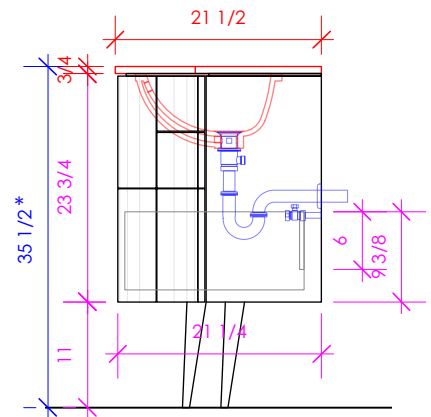

## FLOU

FLO-F-60L

FLO-60LT

\* Recommended installation height  
\*\* Recommended plumbing location