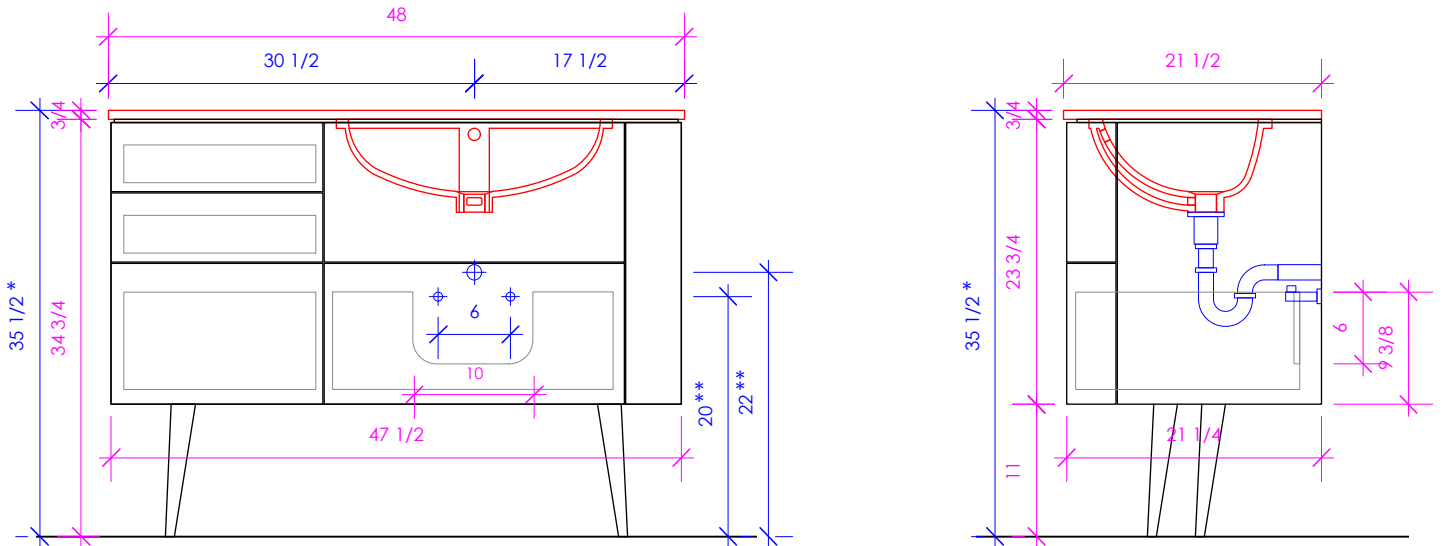

6630 WEST WRIGHTWOOD
CHICAGO, IL 60707

PH: 773-637-9600
FAX: 773-637-9601

LACAVA.COM
INFO@LACAVA.COM

LACAVA

FLOU

FLO-F-48R

* Recommended installation height
** Recommended plumbing location

FEATURES: