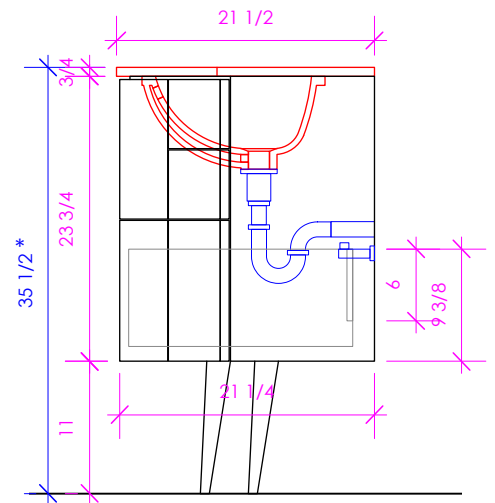

LACAVA

FLOU

FLO-F-48L

* Recommended installation height
** Recommended plumbing location

FEATURES:

- FLOOR STANDING VANITY
- FOUR DRAWERS WITH SELF-CLOSE GLIDES
- DRAWER BOXES STAINED TO REFLECT EXTERIOR FINISH
- SOLID WOOD LEGS
- DECORATIVE HARDWARE **K130** INCLUDED BUT NOT INSTALLED - CAN BE INSTALLED UPON REQUEST
- USED WITH **FLO-48LT** COUNTERTOP AND **33LA** SINK (SOLD SEPARATELY)
- MOUNTING: FULL WOOD BACKING (SEE FURNITURE MANUAL)
- PROUDLY HANDMADE IN THE USA
- MANUFACTURED WITH LOW VOC FINISHES AND WOOD FROM RENEWABLE FORESTS