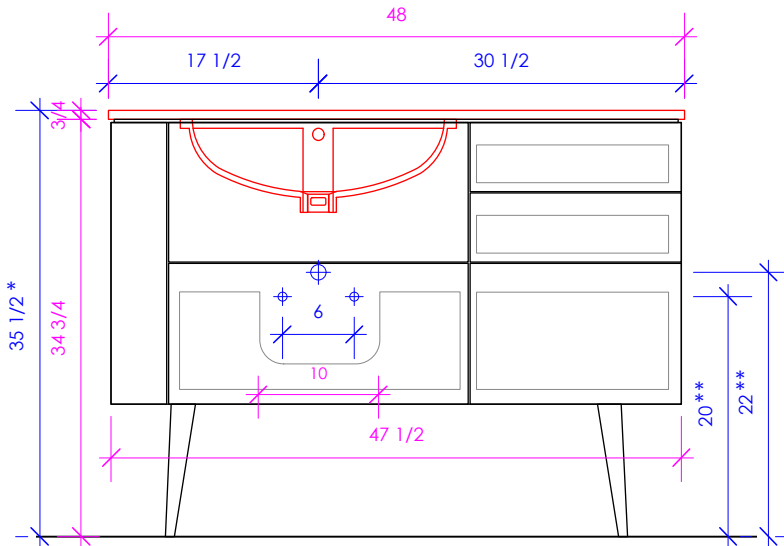

LACAVA

FLOU

FLO-F-48L

* Recommended installation height
** Recommended plumbing location

FEATURES:

- FLOOR STANDING VANITY
- FOUR DRAWERS WITH SELF-CLOSE GLIDES
- DRAWER BOXES STAINED TO REFLECT EXTERIOR FINISH
- SOLID WOOD LEGS
- DECORATIVE HARDWARE **K130** INCLUDED BUT NOT INSTALLED - CAN BE INSTALLED UPON REQUEST
- USED WITH **FLO-48LT** COUNTERTOP AND **33LA** SINK (SOLD SEPARATELY)
- MOUNTING: FULL WOOD BACKING (SEE FURNITURE MANUAL)
- PROUDLY HANDMADE IN THE USA
- MANUFACTURED WITH LOW VOC FINISHES AND WOOD FROM RENEWABLE FORESTS