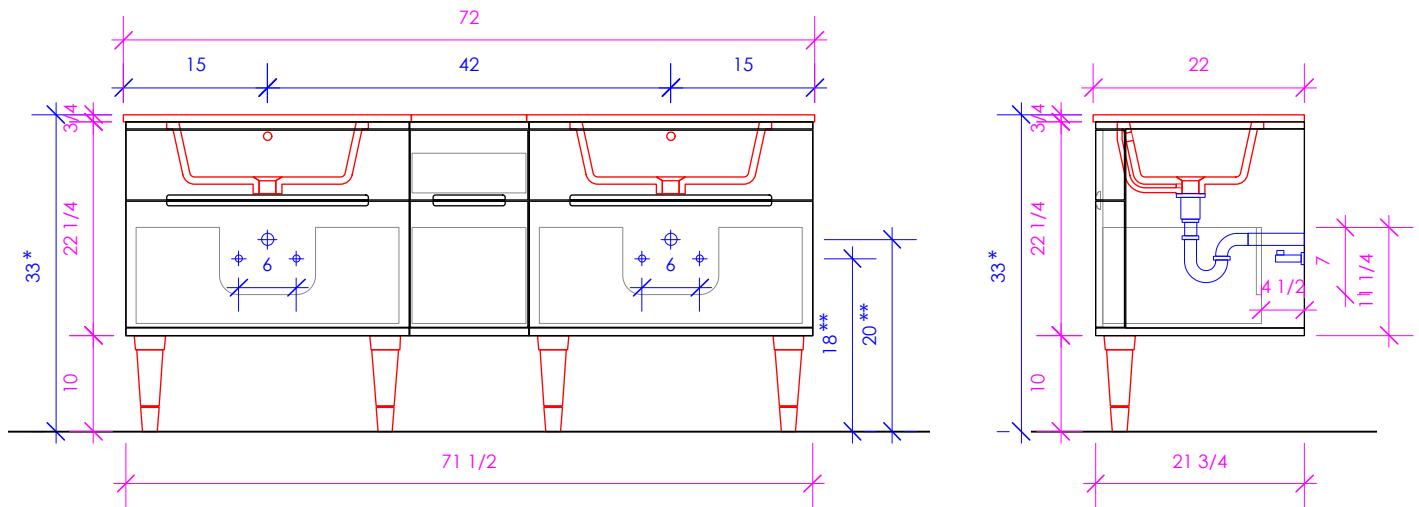

LACAVA

ELEGANZA

ELE-W-72

* Recommended installation height
** Recommended plumbing location

FEATURES:

- WALL MOUNT VANITY
- ROUNDED CORNERS
- FOUR DRAWERS WITH SELF-CLOSE GLIDES
- DRAWER BOXES STAINED TO REFLECT EXTERIOR FINISH
- ROUTED FINGERPULL OPENINGS
- USED WITH **ELE-72T** COUNTERTOP AND **H270** SINKS (SOLD SEPARATELY)
- WOOD LEGS **ELE-LEG** ADD ON AVAILABLE (SOLD SEPARATELY)
- MOUNTING: FRENCH CLEAT (INCLUDED)
(SEE FURNITURE MANUAL)
- PROUDLY HANDMADE IN THE USA
- MANUFACTURED WITH LOW VOC FINISHES AND WOOD FROM RENEWABLE FORESTS