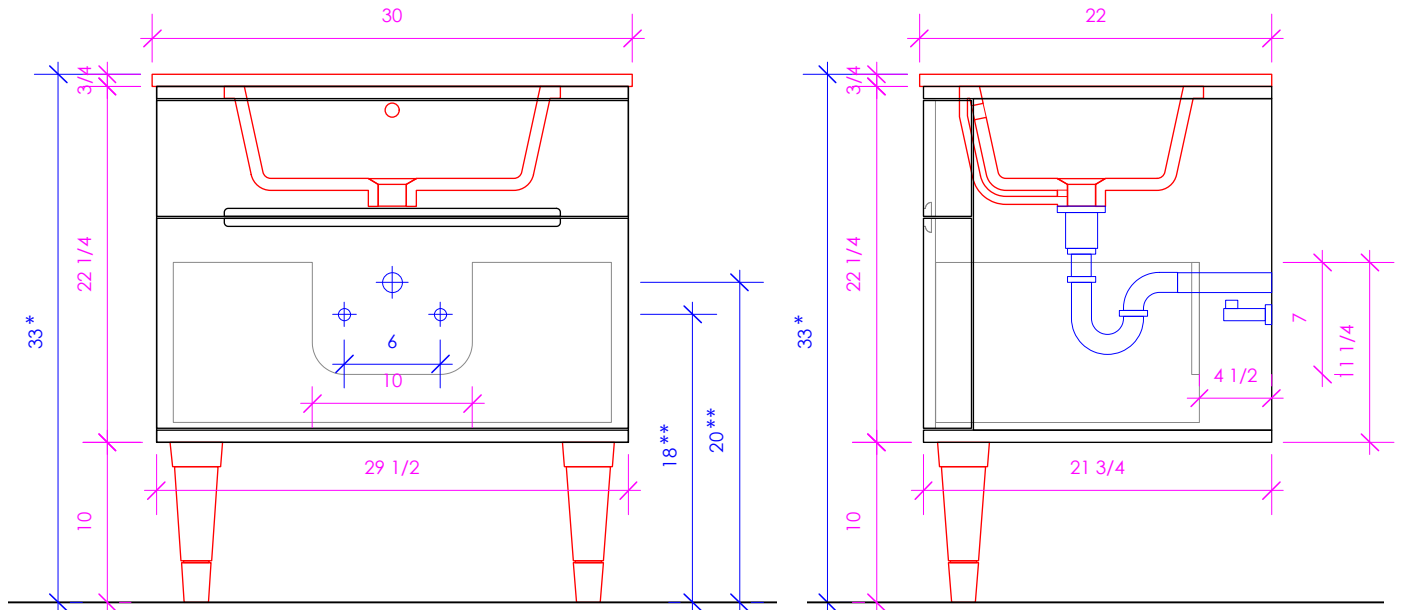

LACAVA

ELEGANZA

ELE-W-30

* Recommended installation height
** Recommended plumbing location

FEATURES:

- WALL MOUNT VANITY
- ROUNDED CORNERS
- ONE DRAWER WITH SELF-CLOSE GLIDES
- DRAWER BOX STAINED TO REFLECT EXTERIOR FINISH
- ROUTED FINGERPULL OPENING
- USED WITH **ELE-30T** COUNTERTOP AND **H270** SINK (SOLD SEPARATELY)
- WOOD LEGS **ELE-LEG** ADD ON AVAILABLE (SOLD SEPARATELY)
- MOUNTING: FRENCH CLEAT (INCLUDED) (SEE FURNITURE MANUAL)
- PROUDLY HANDMADE IN THE USA
- MANUFACTURED WITH LOW VOC FINISHES AND WOOD FROM RENEWABLE FORESTS