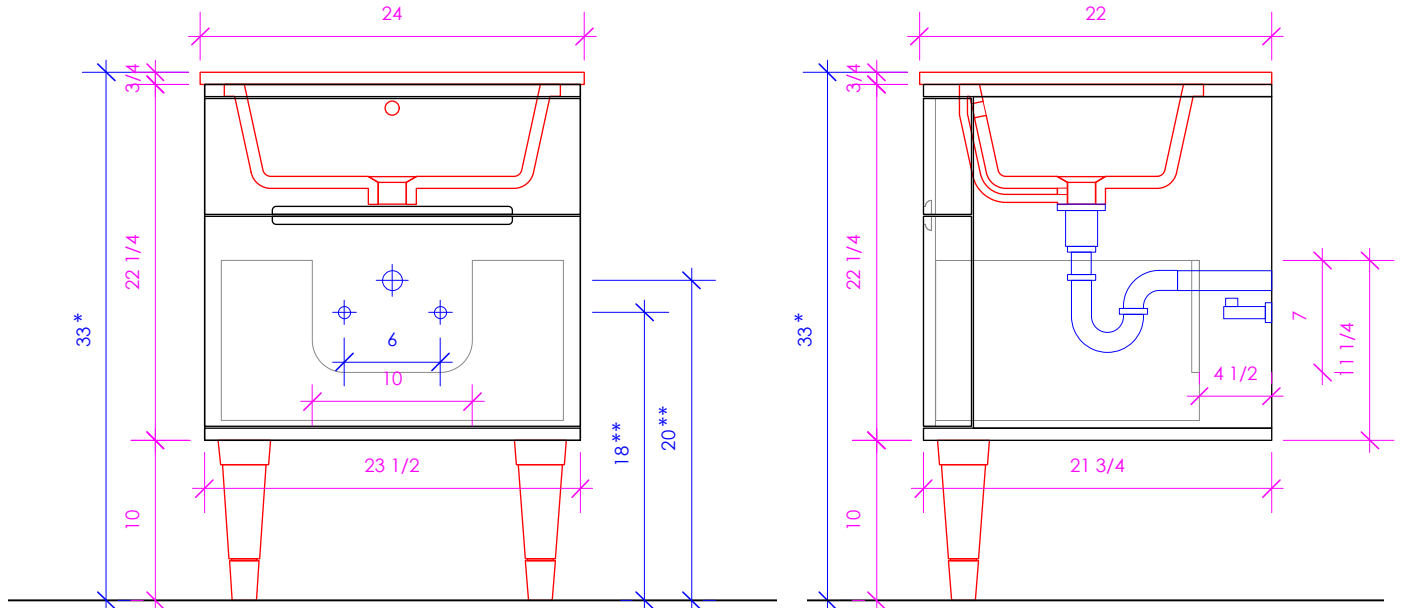

LACAVA

ELEGANZA

ELE-W-24

* Recommended installation height
** Recommended plumbing location

FEATURES:

- WALL MOUNT VANITY
- ROUNDED CORNERS
- ONE DRAWER WITH SELF-CLOSE GLIDES
- DRAWER BOX STAINED TO REFLECT EXTERIOR FINISH
- ROUTED FINGERPULL OPENING
- USED WITH **ELE-24T** COUNTERTOP AND **H270** SINK (SOLD SEPARATELY)
- WOOD LEGS **ELE-LEG** ADD ON AVAILABLE (SOLD SEPARATELY)
- MOUNTING: FRENCH CLEAT (INCLUDED)
  (SEE FURNITURE MANUAL)
- PROUDLY HANDMADE IN THE USA
- MANUFACTURED WITH LOW VOC FINISHES AND WOOD FROM RENEWABLE FORESTS

FINISHES:

WOOD:

STANDARD:

02 - NATURAL CHERRY
07 - NATURAL WALNUT
24 - CLASSIC WALNUT
20 - ASH GRAY
06 - WENGE
33 - AFRICAN MAHOAGANY

PREMIUM:

22 - GRAY ZEBRA
31 - WHITE OAK
27 - RUSTIC
47 - SMOKY WALNUT

LUXURY:

37 - WEATHERED OAK
52 - SILVER OAK
50 - HORIZON BLUE

46 - DRIEFTWOOD
(NEW TERRA ONLY)

85 - GLOSS WHITE
88 - GLOSS ARDESIA
84 - GLOSS TAUPE
86 - GLOSS BLACK
82 - GLOSS OLIVE GREEN

08T1 - WHITE W/ TEXTURE
35T1 - ARDESIA W/ TEXTURE
54T1 - TAUPE W/ TEXTURE
16T1 - BLACK W/ TEXTURE
42T1 - OLIVE GREEN W/TEXTURE

COUNTERTOP: **ELE-24T**

STONE:

WH - BIANCO
LN - LINAC
SL - ATHENS

QUARTZ:

PR - PURO
AH - ASH

SOLID SURFACE:

M - SATIN WHITE
G - POLISHED WHITE
R - MARMO
V - LAVA
D - OBSIDIAN

CONCRETE:

SND - SAND
SLT - SLATE
TER - TERRACOTTA
CHL - CHARCOAL

METALS:

METAL:

21 - BRUSHED STAINLESS STEEL
10 - POLISHED STAINLESS STEEL
44 - MATTE BLACK
MW - MATTE WHITE
BPW - BRASS POWDER COAT

LACAVA reserves the right to revise any dimension or information on this sheet without notice. Dimensions are nominal and may vary within an industry accepted tolerance of 1/4". Cabinets with 'vanity top' sinks are made to the matching sink and dimensions may vary. LACAVA is not responsible for any cutouts, countertops, or furniture made without the actual product or template. Differences in color, grain, appearance, and texture are inherent in all natural woodwork and should be expected. Variances in these qualities are not deemed manufacturing defects and will not be accepted as valid reasons for return or exchanges. Plumbing specifications are only a guideline and may need alteration based on application.

6630 WEST WRIGHTWOOD
CHICAGO, IL 60707

PH: 773-637-9600
FAX: 773-637-9601

LACAVA.COM
INFO@LACAVA.COM