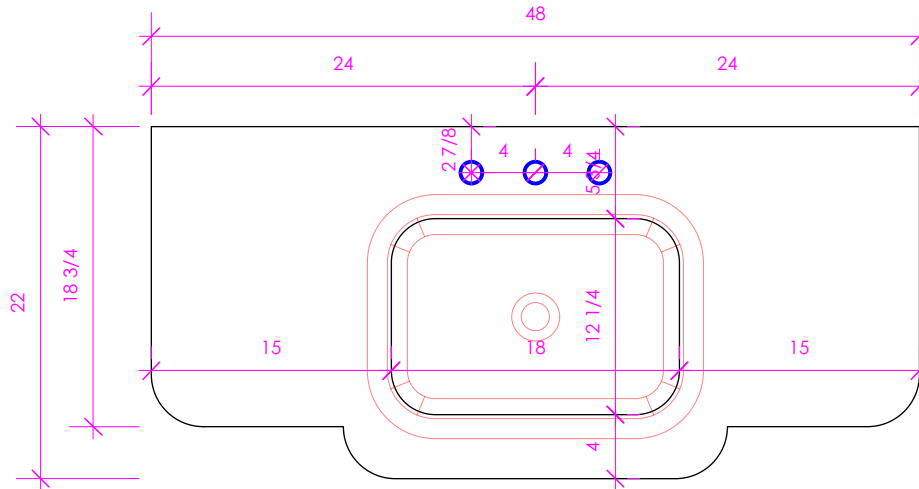

LACAVA

ELEGANZA

ELE-48T

FEATURES:

- EASED EDGES
- USED WITH H270 SINK (SOLD SEPARATELY)
- PLEASE SPECIFY FAUCET HOLE CUTOUTS
- PROUDLY HANDMADE IN THE USA

FINISHES:

WOOD:

STANDARD:

COUNTERTOP:

STONE:

WH - BIANCO
LN - LINAC
SL - ATHENS

2CM OR 3CM
BASED ON
MARKET
AVAILABILITY

QUARTZ:

PR - PURO
AH - ASH

2CM OR 3CM
BASED ON
MARKET
AVAILABILITY

SOLID SURFACE: