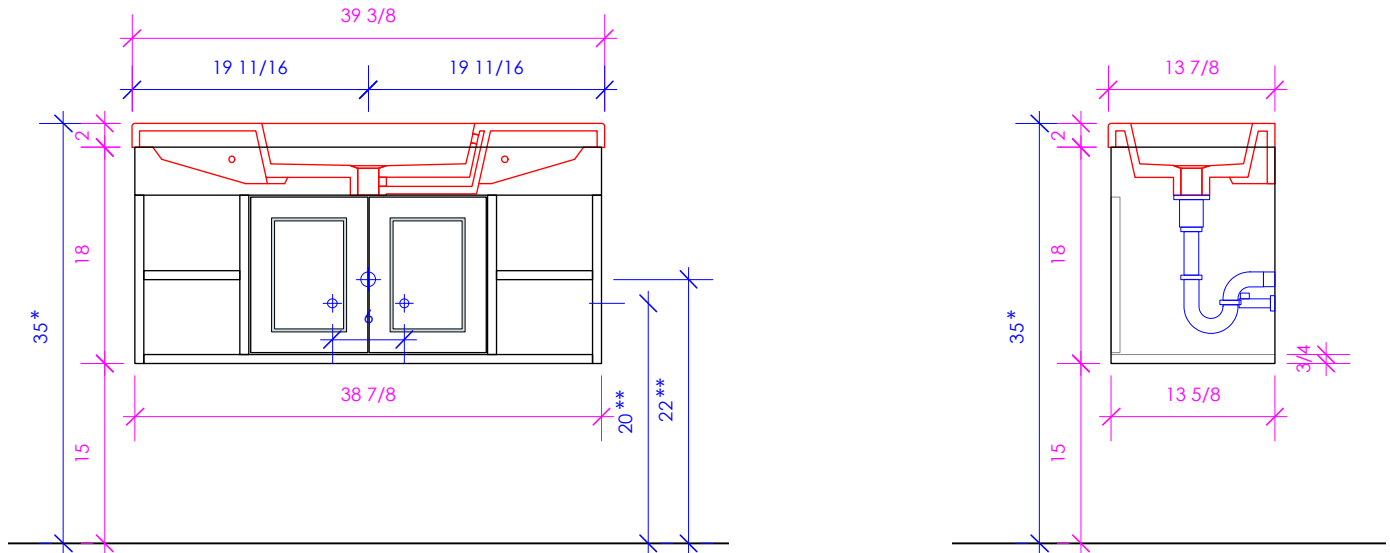

## DIMINI

DIM-W-40

\* Recommended installation height  
\*\* Recommended plumbing location