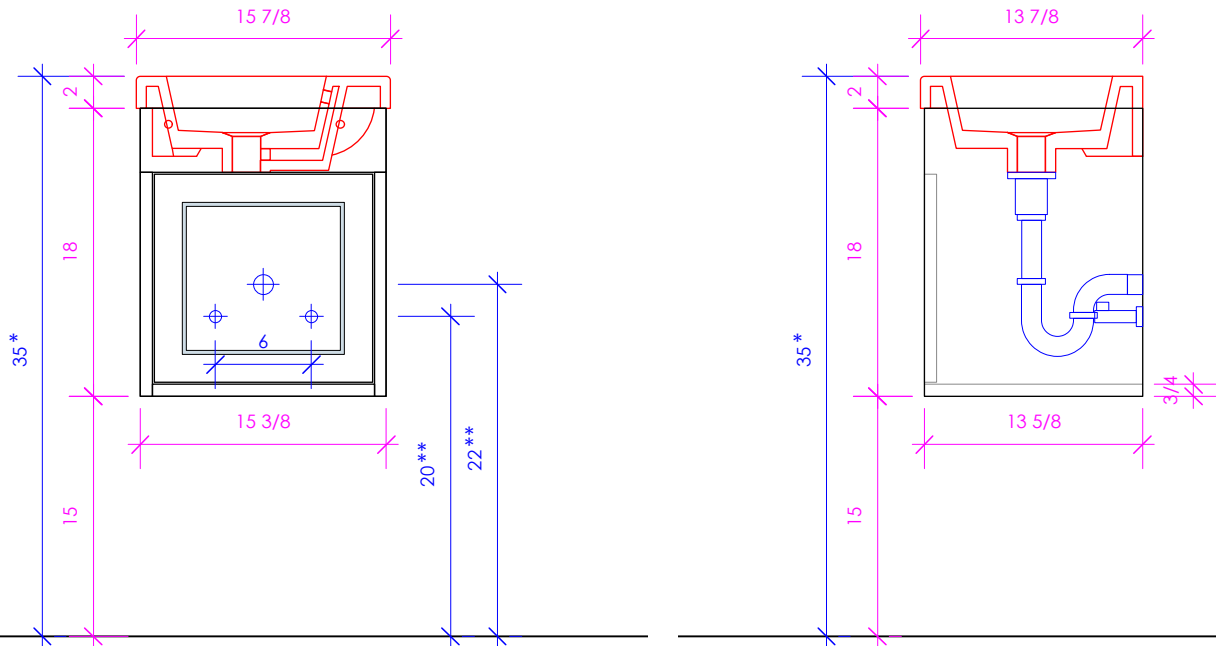

## DIMINI

DIM-W-16

\* Recommended installation height  
\*\* Recommended plumbing location