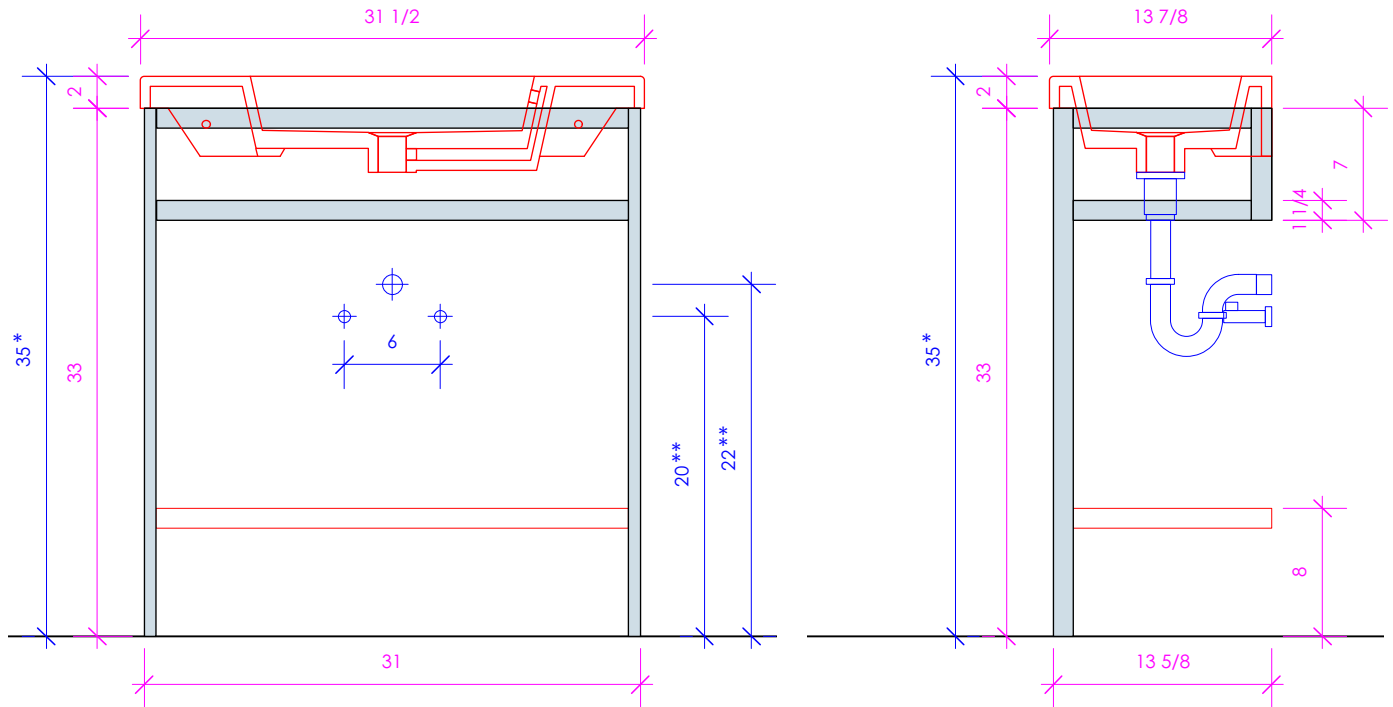

LACAVA

DIMINI

DIM-BX-32

* Recommended installation height
** Recommended plumbing location

FEATURES:

- FLOOR STANDING CONSOLE VANITY
- WELDED METAL CONSOLE
- ADD ON SHELF **CSS** AVAILABLE (SOLD SEPARATELY)
- USED WITH **5273** SINK (SOLD SEPARATELY)
- MOUNTING: PREDRILLED HOLES IN METAL SPANS
(SEE FURNITURE MANUAL)
- PROUDLY HANDMADE IN THE USA

44 - MATTE BLACK
MW - MATTE WHITE
BPW - BRASS POWDER COAT

LACAVA reserves the right to revise any dimension or information on this sheet without notice. Dimensions are nominal and may vary within an industry accepted tolerance of 1/4". Cabinets with 'vanity top' sinks are made to the matching sink and dimensions may vary. LACAVA is not responsible for any cutouts, countertops, or furniture made without the actual product or template. Differences in color, grain, appearance, and texture are inherent in all natural woodwork and should be expected. Variances in these qualities are not deemed manufacturing defects and will not be accepted as valid reasons for return or exchanges. Plumbing specifications are only a guideline and may need alteration based on application.