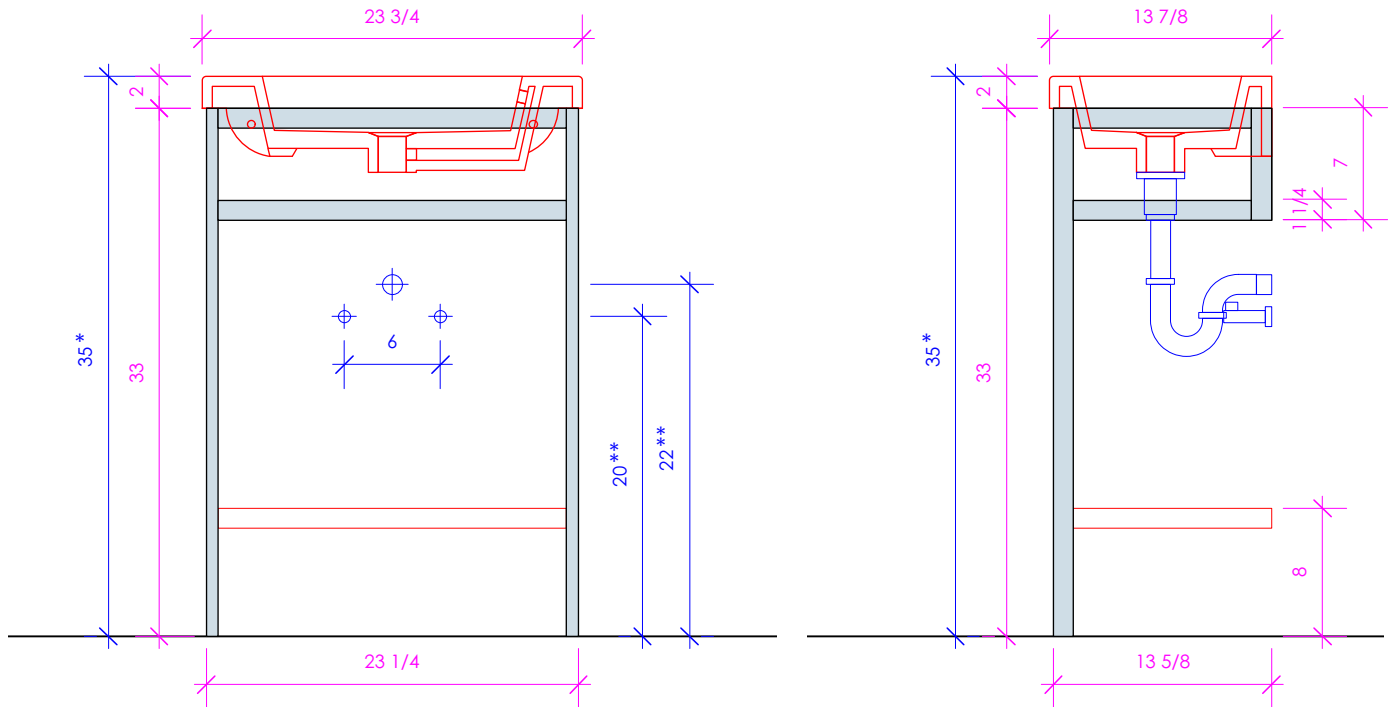

## DIMINI

DIM-BX-24

\* Recommended installation height  
\*\* Recommended plumbing location