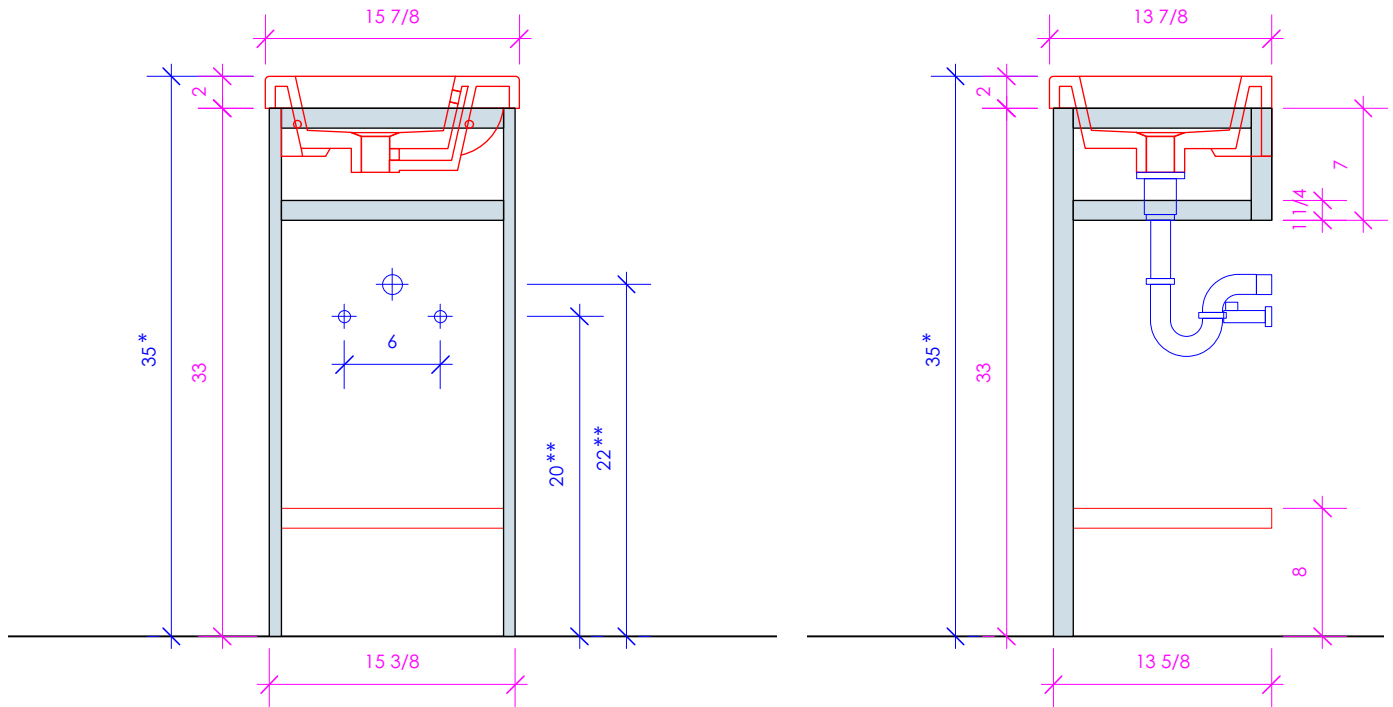

## DIMINI

DIM-BX-16

\* Recommended installation height  
\*\* Recommended plumbing location