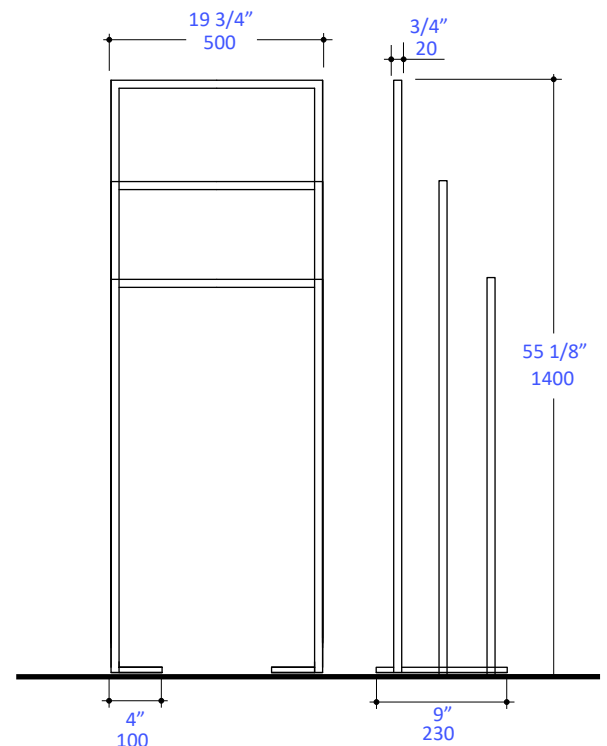

Features:

- Floor-mount triple stainless steel or brass towel stand
- Floor fixing kit included
- Customizable (please request a quote)
- Handmade in USA

Finish Options:

- 21 - Brushed Stainless Steel
- 10 - Polished Stainless Steel
- 44 - Matte Black
- 51 - Brushed Brass

Codes + Standards:

- Meets and exceeds applicable national codes and standards

LACAVA reserves the right to revise any dimension or information on this sheet without notice. Dimensions are nominal and may vary within an industry accepted tolerance of $1/4''$. Drawings provided herein are meant to give the user an idea of the product and are not made to scale. Location of plumbing is meant for reference, your specific application may vary.