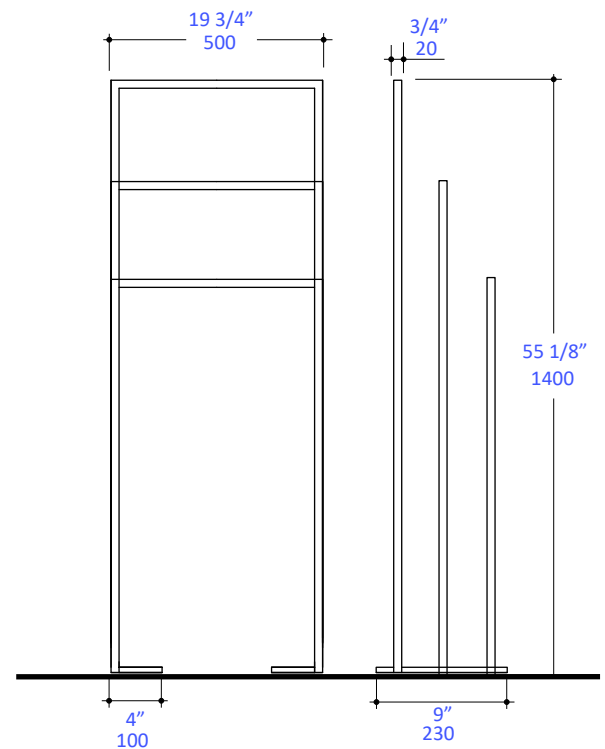

Features:

- Floor-mount triple stainless steel or brass towel stand
- Floor fixing kit included
- Customizable (please request a quote)
- Handmade in USA

Finish Options:

- 21 - Brushed Stainless Steel
- 10 - Polished Stainless Steel
- 44 - Matte Black
- BPW - Brass Powder Coated
- MW - Matte White

LACAVA reserves the right to revise any dimension or information on this sheet without notice. Dimensions are nominal and may vary within an industry accepted tolerance of 1/4". Drawings provided herein are meant to give the user an idea of the product and are not made to scale. Location of plumbing is meant for reference, your specific application may vary.