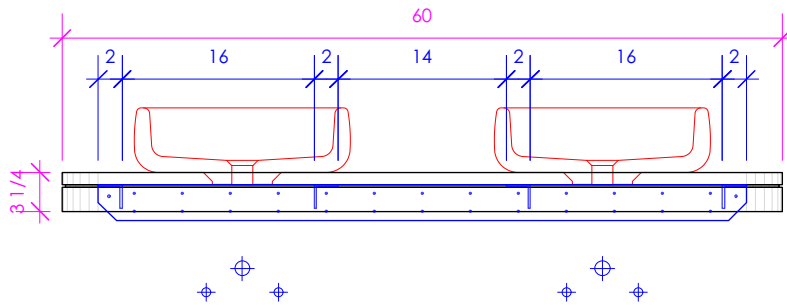

LACAVA

CON

CON-SW-60

SHOWN WITH
BR5419
CT050

FEATURES:

- WOOD COUNTERTOP
- ROUNDED CORNERS
- FULL WOOD TOP TO BE CUT FOR VESSEL SINK ON SITE
- MOUNTING: USED WITH BRACKET BR5419 OR BR-ST22
- PROUDLY HANDMADE IN THE USA
- MANUFACTURED WITH LOW VOC FINISHES AND WOOD FROM RENEWABLE FORESTS

3/4" THICKNESS

3/4" THICKNESS

1/2" THICKNESS

LACAVA reserves the right to revise any dimension or information on this sheet without notice. Dimensions are nominal and may vary within an industry accepted tolerance of 1/4". Cabinets with 'vanity top' sinks are made to the matching sink and dimensions may vary. LACAVA is not responsible for any cutouts, countertops, or furniture made without the actual product or template. Differences in color, grain, appearance, and texture are inherent in all natural woodwork and should be expected. Variances in these qualities are not deemed manufacturing defects and will not be accepted as valid reasons for return or exchanges. Plumbing specifications are only a guideline and may need alteration based on application.