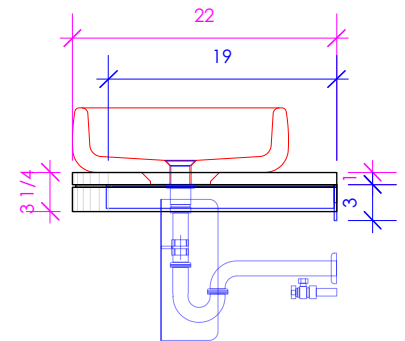

LACAVA

CON

CON-SW-60

SHOWN WITH
BR5419
CT050

FEATURES:

- WOOD COUNTERTOP
- ROUNDED CORNERS
- FULL WOOD TOP TO BE CUT FOR VESSEL SINK ON SITE
- MOUNTING: USED WITH BRACKET BR5419 OR BR-ST22
- PROUDLY HANDMADE IN THE USA
- MANUFACTURED WITH LOW VOC FINISHES AND WOOD FROM RENEWABLE FORESTS

3/4" THICKNESS

3/4" THICKNESS

1/2" THICKNESS

LACAVA reserves the right to revise any dimension or information on this sheet without notice. Dimensions are nominal and may vary within an industry accepted tolerance of 1/4". Cabinets with 'vanity top' sinks are made to the matching sink and dimensions may vary. LACAVA is not responsible for any cutouts, countertops, or furniture made without the actual product or template. Differences in color, grain, appearance, and texture are inherent in all natural woodwork and should be expected. Variances in these qualities are not deemed manufacturing defects and will not be accepted as valid reasons for return or exchanges. Plumbing specifications are only a guideline and may need alteration based on application.