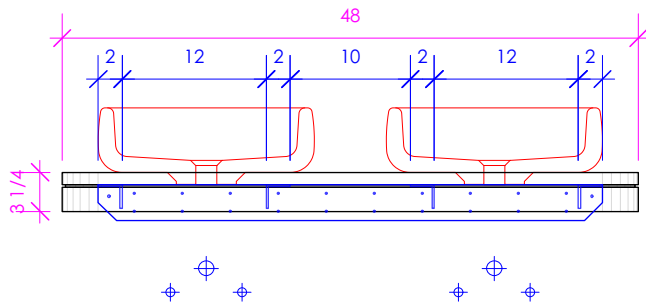

LACAVA

CONCRETE

CON-SW-48

SHOWN WITH
BR4219
CT050

FEATURES:

- WOOD COUNTERTOP
- ROUNDED CORNERS
- FULL WOOD TOP TO BE CUT FOR VESSEL SINK ON SITE
- MOUNTING: USED WITH BRACKET BR4219 OR BR-ST22
- PROUDLY HANDMADE IN THE USA
- MANUFACTURED WITH LOW VOC FINISHES AND WOOD FROM RENEWABLE FORESTS

3/4" THICKNESS 3/4" THICKNESS 1/2" THICKNESS

LACAVA reserves the right to revise any dimension or information on this sheet without notice. Dimensions are nominal and may vary within an industry accepted tolerance of 1/4". Cabinets with 'vanity top' sinks are made to the matching sink and dimensions may vary. LACAVA is not responsible for any cutouts, countertops, or furniture made without the actual product or template. Differences in color, grain, appearance, and texture are inherent in all natural woodwork and should be expected. Variances in these qualities are not deemed manufacturing defects and will not be accepted as valid reasons for return or exchanges. Plumbing specifications are only a guideline and may need alteration based on application.