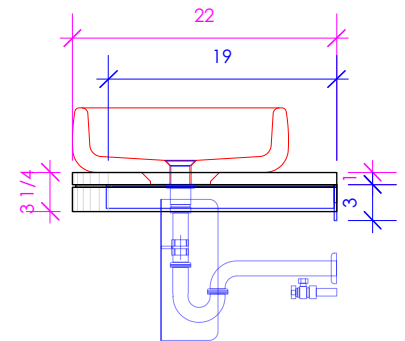

LACAVA

CONCRETE

CON-SW-48

SHOWN WITH
BR4219
CT050

FEATURES:

- WOOD COUNTERTOP
- ROUNDED CORNERS
- FULL WOOD TOP TO BE CUT FOR VESSEL SINK ON SITE
- MOUNTING: USED WITH BRACKET BR4219 OR BR-ST22
- PROUDLY HANDMADE IN THE USA
- MANUFACTURED WITH LOW VOC FINISHES AND WOOD FROM RENEWABLE FORESTS

3/4" THICKNESS 3/4" THICKNESS 1/2" THICKNESS

LACAVA reserves the right to revise any dimension or information on this sheet without notice. Dimensions are nominal and may vary within an industry accepted tolerance of 1/4". Cabinets with 'vanity top' sinks are made to the matching sink and dimensions may vary. LACAVA is not responsible for any cutouts, countertops, or furniture made without the actual product or template. Differences in color, grain, appearance, and texture are inherent in all natural woodwork and should be expected. Variances in these qualities are not deemed manufacturing defects and will not be accepted as valid reasons for return or exchanges. Plumbing specifications are only a guideline and may need alteration based on application.