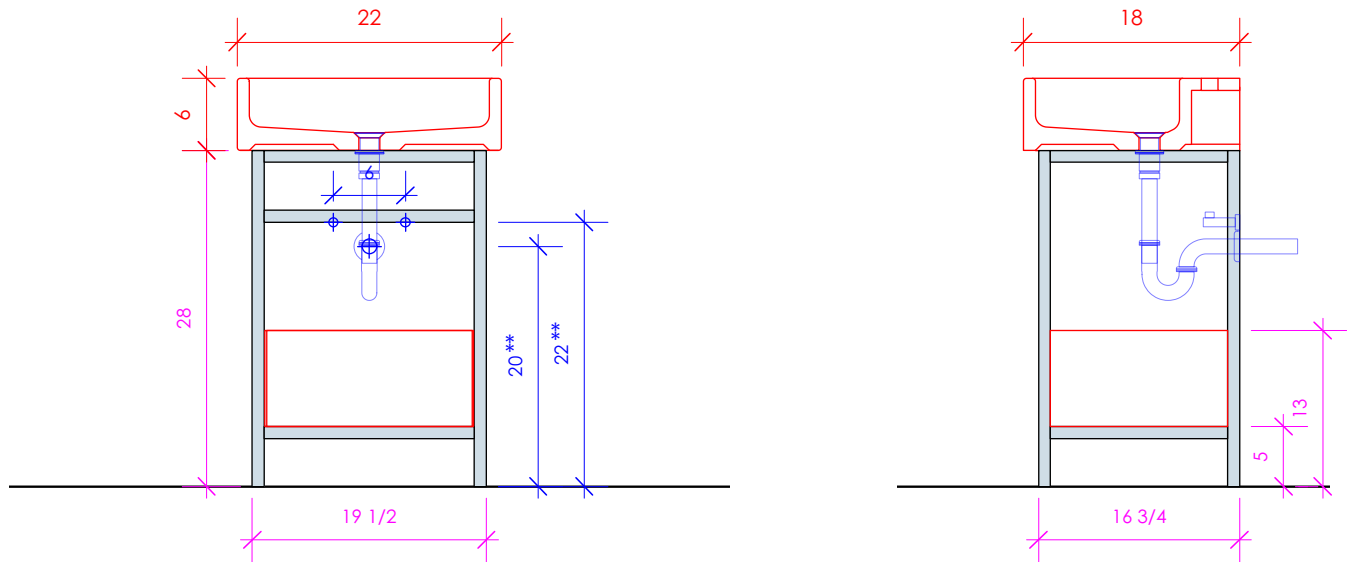

LACAVA

CONCRETE SINK CONSOLES

CON-FD-2218

SHOWN WITH
CT2218

** Recommended plumbing location

FEATURES:

- FLOOR STANDING CONSOLE
- WELDED METAL CONSOLE
- USED WITH CT2218 SINK (SOLD SEPARATELY)
- ADD ON SHELF CON-FD-2218SH AVAILABLE (SOLD SEPARATELY)
- ADD ON DRAWER BOX WITH FINGERPULL OPENING CON-FD-2218DR AVAILABLE (SOLD SEPARATELY)
- MOUNTING: PREDRILLED HOLES IN METAL SPANS (SEE FURNITURE MANUAL)
- PROUDLY HANDMADE IN THE USA
- MANUFACTURED WITH LOW VOC FINISHES AND WOOD FROM RENEWABLE FORESTS

LACAVA reserves the right to revise any dimension or information on this sheet without notice. Dimensions are nominal and may vary within an industry accepted tolerance of 1/4". Cabinets with 'vanity top' sinks are made to the matching sink and dimensions may vary. LACAVA is not responsible for any cutouts, countertops, or furniture made without the actual product or template. Differences in color, grain, appearance, and texture are inherent in all natural woodwork and should be expected. Variances in these qualities are not deemed manufacturing defects and will not be accepted as valid reasons for return or exchanges. Plumbing specifications are only a guideline and may need alteration based on application.