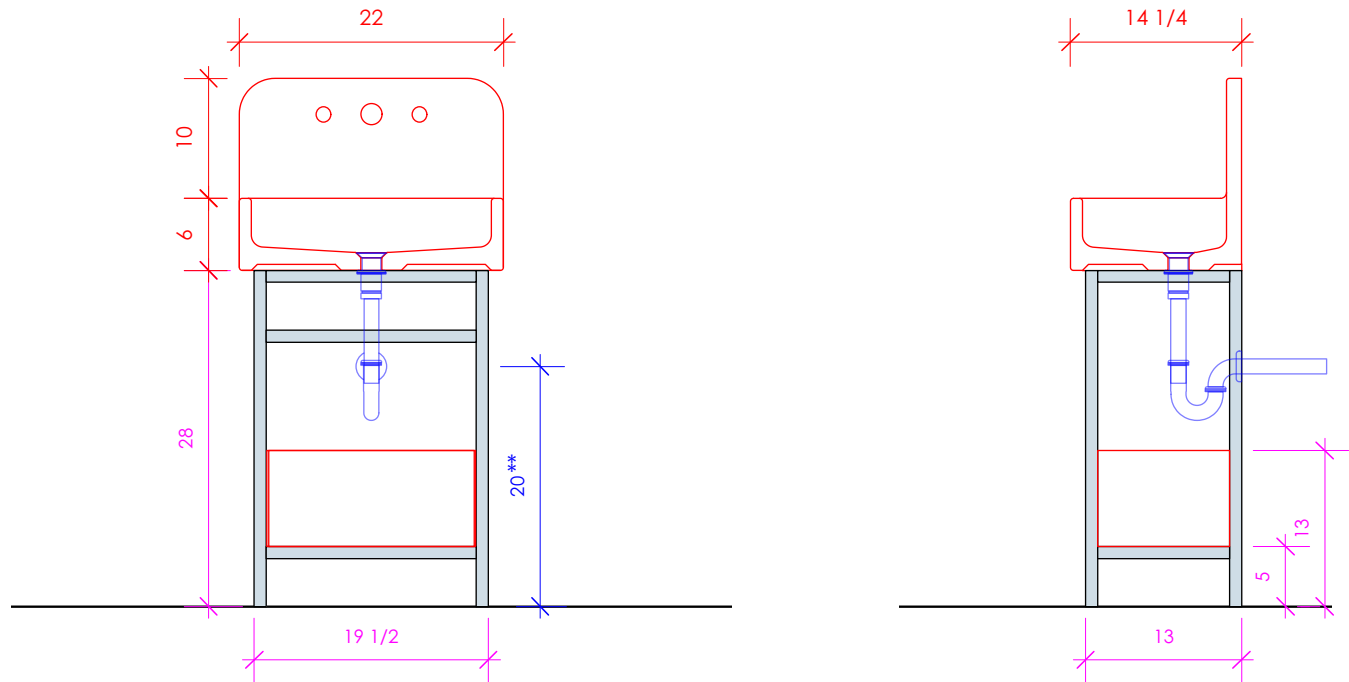

## CONCRETE SINK CONSOLES

CON-FD-2214

SHOWN WITH  
CT2214

\*\* Recommended plumbing location