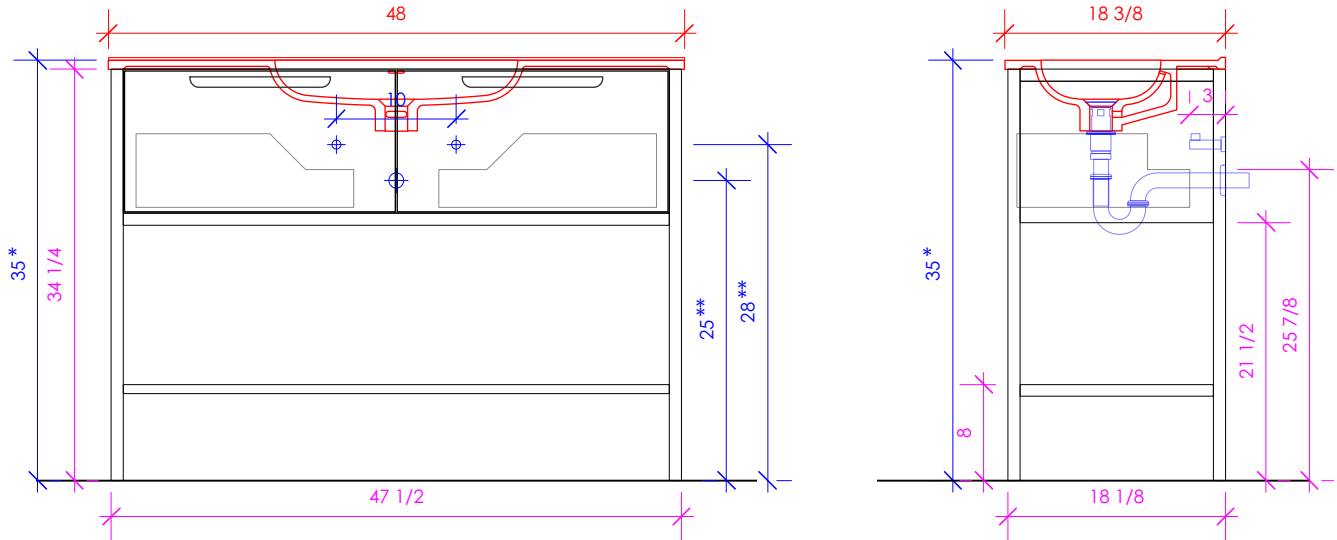

## BRIO

BRI-F-48

\* Recommended installation height  
\*\* Recommended plumbing location