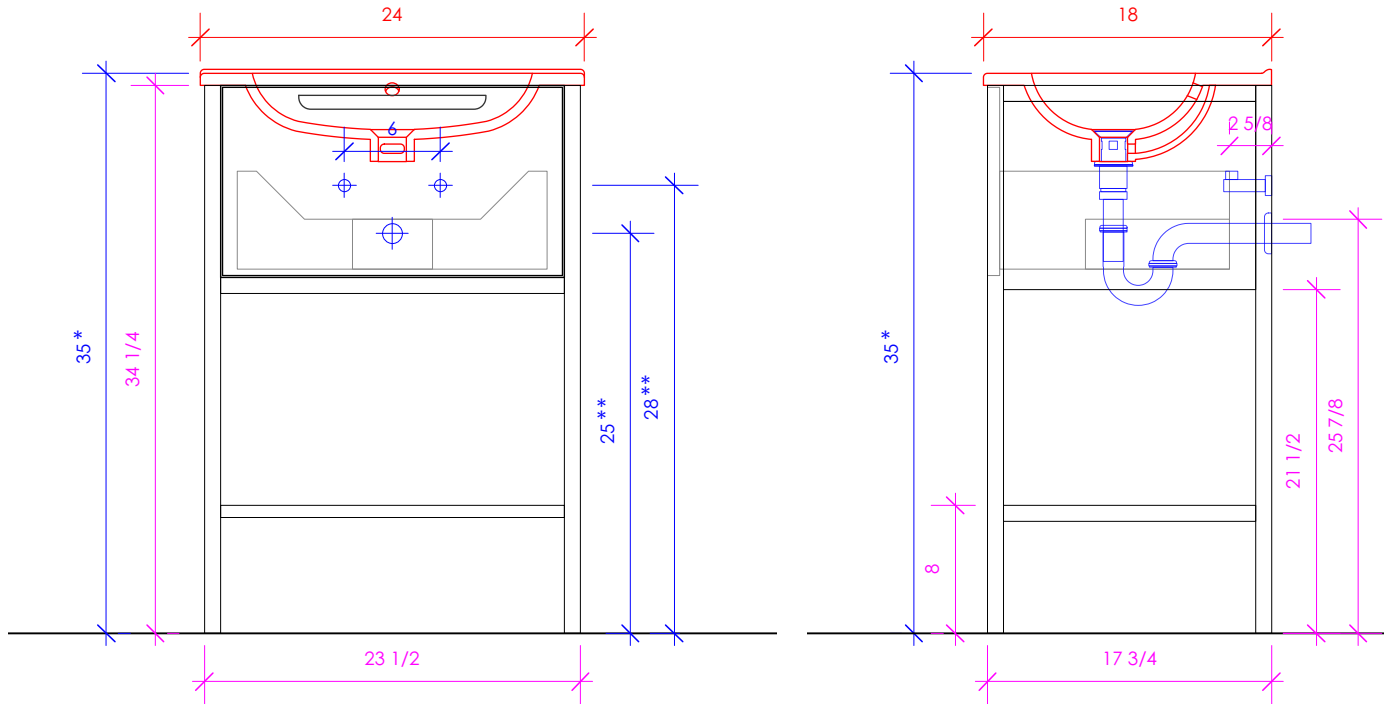

LACAVA

BRIO

BRI-F-24

* Recommended installation height
** Recommended plumbing location

FEATURES:

- FLOOR STANDING VANITY
- SOLID WOOD LEGS
- ONE DRAWER WITH SELF-CLOSE GLIDES
- DRAWER BOX STAINED TO REFLECT EXTERIOR FINISH
- DECORATIVE HARDWARE K340 INCLUDED AND BUT NOT INSTALLED - CAN BE INSTALLED UPON REQUEST
- PLEASE SPECIFY HARDWARE FINISH
- USED WITH 8075 SINK (SOLD SEPARATELY)
- MOUNTING: WOOD SPAN ACROSS BACK
(SEE FURNITURE MANUAL)
- PROUDLY HANDMADE IN THE USA
- MANUFACTURED WITH LOW VOC FINISHES AND WOOD FROM RENEWABLE FORESTS

LACAVA reserves the right to revise any dimension or information on this sheet without notice. Dimensions are nominal and may vary within an industry accepted tolerance of 1/4". Cabinets with 'vanity top' sinks are made to the matching sink and dimensions may vary. LACAVA is not responsible for any cutouts, countertops, or furniture made without the actual product or template. Differences in color, grain, appearance, and texture are inherent in all natural woodwork and should be expected. Variances in these qualities are not deemed manufacturing defects and will not be accepted as valid reasons for return or exchanges. Plumbing specifications are only a guideline and may need alteration based on application.