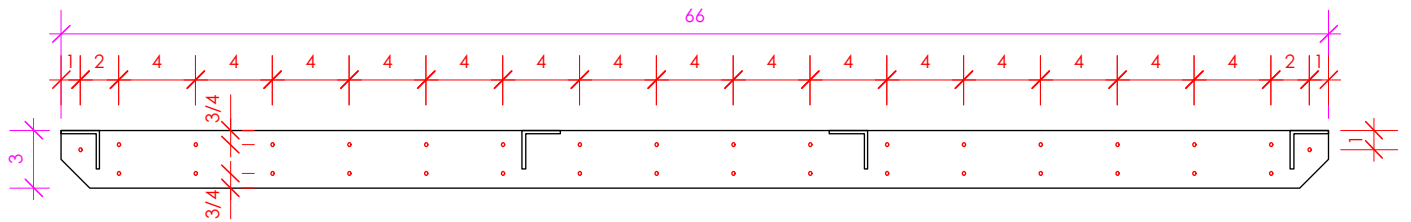

LACAVA

BR6619 WALL BRACKET

LACAVA reserves the right to revise any dimension or information on this sheet without notice. Dimensions are nominal and may vary within an industry accepted tolerance of 1/4". Cabinets with 'vanity top' sinks are made to the matching sink and dimensions may vary. LACAVA is not responsible for any cutouts, countertops, or furniture made without the actual product or template. Differences in color, grain, appearance, and texture are inherent in all natural woodwork and should be expected. Variances in these qualities are not deemed manufacturing defects and will not be accepted as valid reasons for return or exchanges. Plumbing specifications are only a guideline and may need alteration based on application.