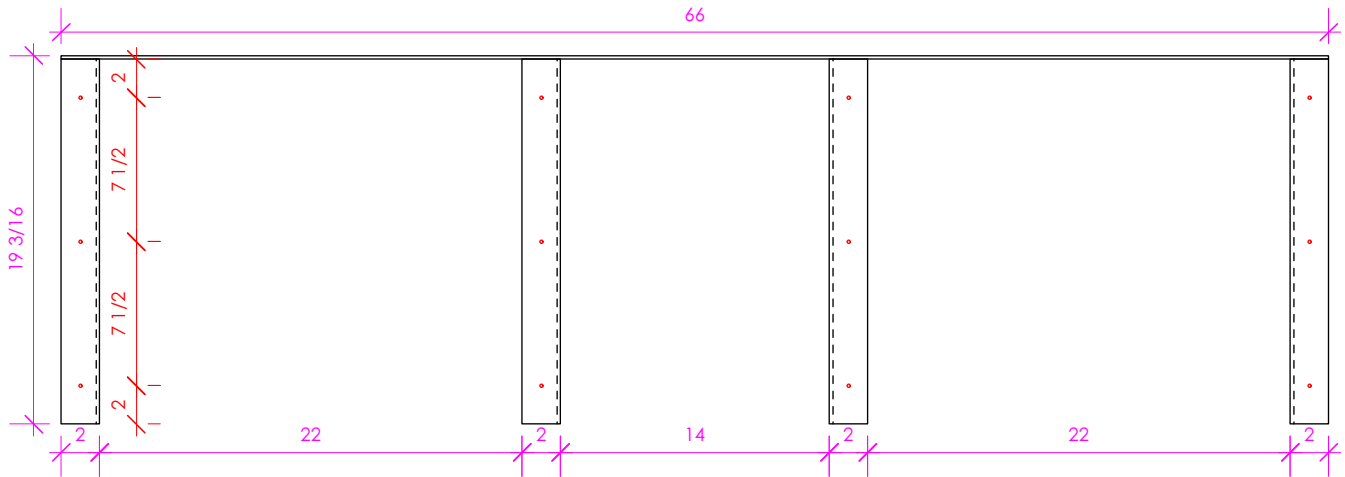

LACAVA

BR6619 WALL BRACKET

LACAVA reserves the right to revise any dimension or information on this sheet without notice. Dimensions are nominal and may vary within an industry accepted tolerance of 1/4". Cabinets with 'vanity top' sinks are made to the matching sink and dimensions may vary. LACAVA is not responsible for any cutouts, countertops, or furniture made without the actual product or template. Differences in color, grain, appearance, and texture are inherent in all natural woodwork and should be expected. Variances in these qualities are not deemed manufacturing defects and will not be accepted as valid reasons for return or exchanges. Plumbing specifications are only a guideline and may need alteration based on application.