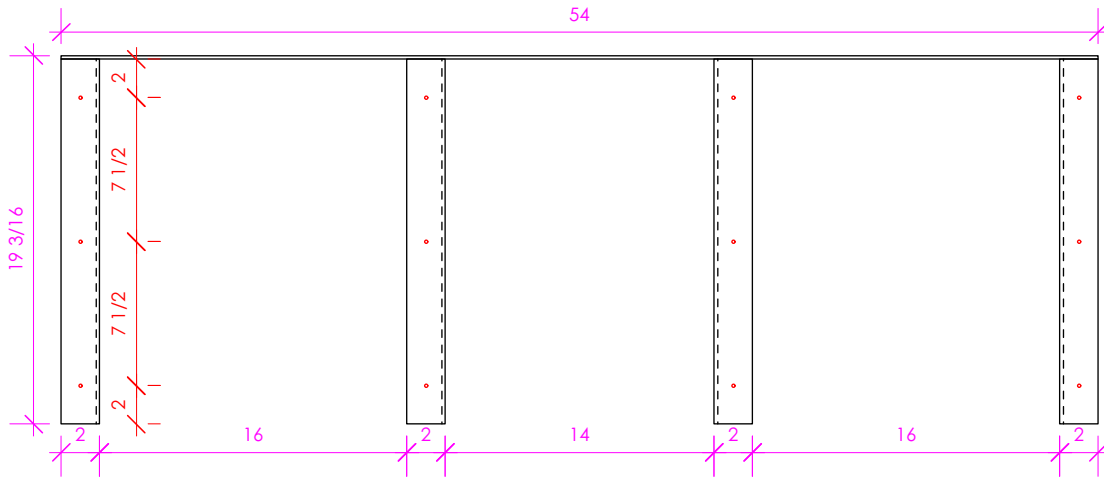

LACAVA

BR5419 WALL BRACKET

LACAVA reserves the right to revise any dimension or information on this sheet without notice. Dimensions are nominal and may vary within an industry accepted tolerance of 1/4". Cabinets with 'vanity top' sinks are made to the matching sink and dimensions may vary. LACAVA is not responsible for any cutouts, countertops, or furniture made without the actual product or template. Differences in color, grain, appearance, and texture are inherent in all natural woodwork and should be expected. Variances in these qualities are not deemed manufacturing defects and will not be accepted as valid reasons for return or exchanges. Plumbing specifications are only a guideline and may need alteration based on application.