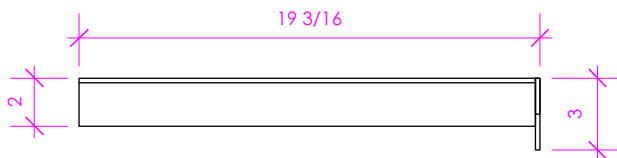

LACAVA

BR5419 WALL BRACKET

LACAVA reserves the right to revise any dimension or information on this sheet without notice. Dimensions are nominal and may vary within an industry accepted tolerance of 1/4". Cabinets with 'vanity top' sinks are made to the matching sink and dimensions may vary. LACAVA is not responsible for any cutouts, countertops, or furniture made without the actual product or template. Differences in color, grain, appearance, and texture are inherent in all natural woodwork and should be expected. Variances in these qualities are not deemed manufacturing defects and will not be accepted as valid reasons for return or exchanges. Plumbing specifications are only a guideline and may need alteration based on application.