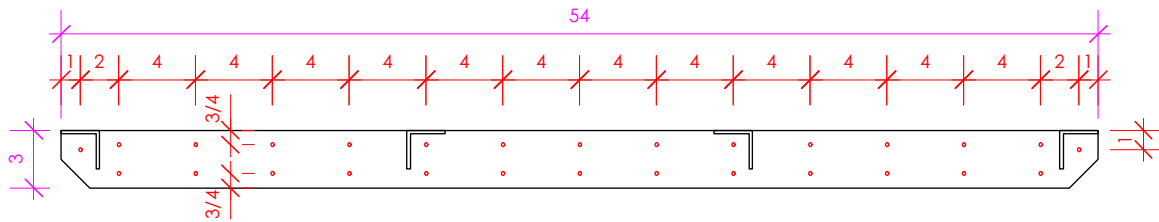

LACAVA

BR5419 WALL BRACKET

LACAVA reserves the right to revise any dimension or information on this sheet without notice. Dimensions are nominal and may vary within an industry accepted tolerance of 1/4". Cabinets with 'vanity top' sinks are made to the matching sink and dimensions may vary. LACAVA is not responsible for any cutouts, countertops, or furniture made without the actual product or template. Differences in color, grain, appearance, and texture are inherent in all natural woodwork and should be expected. Variances in these qualities are not deemed manufacturing defects and will not be accepted as valid reasons for return or exchanges. Plumbing specifications are only a guideline and may need alteration based on application.