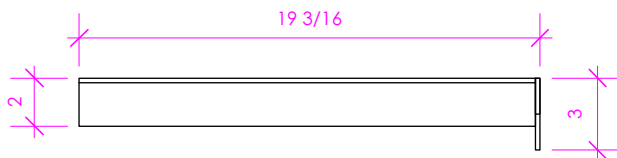

LACAVA

BR4219 WALL BRACKET

LACAVA reserves the right to revise any dimension or information on this sheet without notice. Dimensions are nominal and may vary within an industry accepted tolerance of 1/4". Cabinets with 'vanity top' sinks are made to the matching sink and dimensions may vary. LACAVA is not responsible for any cutouts, countertops, or furniture made without the actual product or template. Differences in color, grain, appearance, and texture are inherent in all natural woodwork and should be expected. Variances in these qualities are not deemed manufacturing defects and will not be accepted as valid reasons for return or exchanges. Plumbing specifications are only a guideline and may need alteration based on application.