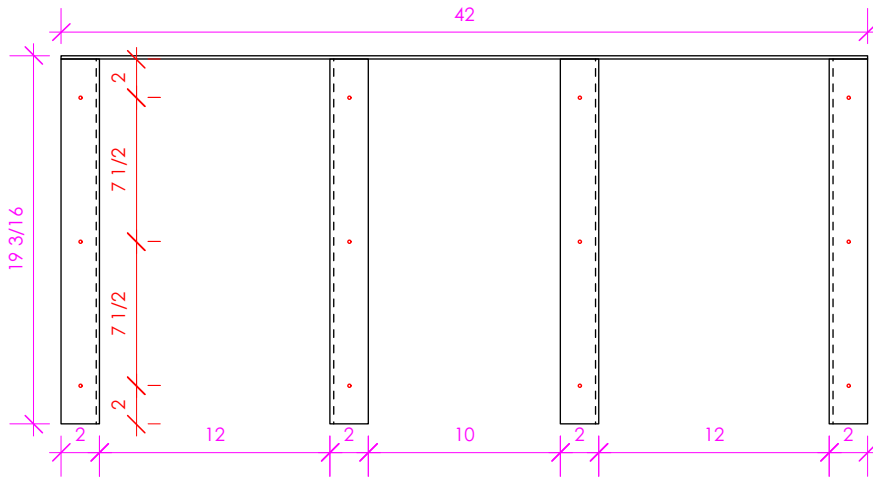

LACAVA

BR4219 WALL BRACKET

LACAVA reserves the right to revise any dimension or information on this sheet without notice. Dimensions are nominal and may vary within an industry accepted tolerance of 1/4". Cabinets with 'vanity top' sinks are made to the matching sink and dimensions may vary. LACAVA is not responsible for any cutouts, countertops, or furniture made without the actual product or template. Differences in color, grain, appearance, and texture are inherent in all natural woodwork and should be expected. Variances in these qualities are not deemed manufacturing defects and will not be accepted as valid reasons for return or exchanges. Plumbing specifications are only a guideline and may need alteration based on application.