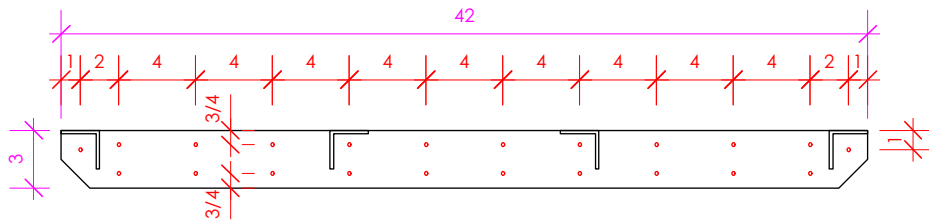

LACAVA

BR4219 WALL BRACKET

LACAVA reserves the right to revise any dimension or information on this sheet without notice. Dimensions are nominal and may vary within an industry accepted tolerance of 1/4". Cabinets with 'vanity top' sinks are made to the matching sink and dimensions may vary. LACAVA is not responsible for any cutouts, countertops, or furniture made without the actual product or template. Differences in color, grain, appearance, and texture are inherent in all natural woodwork and should be expected. Variances in these qualities are not deemed manufacturing defects and will not be accepted as valid reasons for return or exchanges. Plumbing specifications are only a guideline and may need alteration based on application.