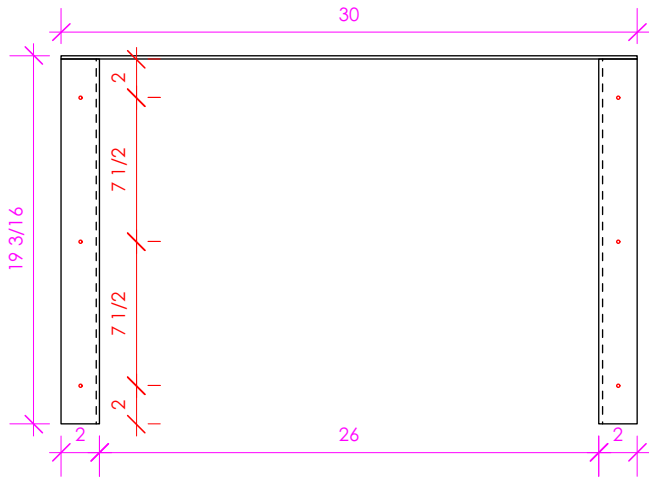

## BR3019 WALL BRACKET

LACAVA reserves the right to revise any dimension or information on this sheet without notice. Dimensions are nominal and may vary within an industry accepted tolerance of 1/4". Cabinets with 'vanity top' sinks are made to the matching sink and dimensions may vary. LACAVA is not responsible for any cutouts, countertops, or furniture made without the actual product or template. Differences in color, grain, appearance, and texture are inherent in all natural woodwork and should be expected. Variances in these qualities are not deemed manufacturing defects and will not be accepted as valid reasons for return or exchanges. Plumbing specifications are only a guideline and may need alteration based on application.