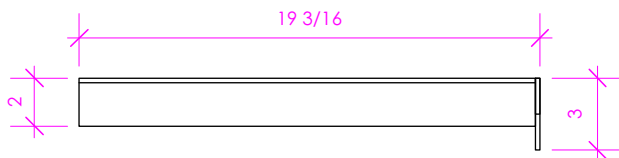

## BR3019 WALL BRACKET

LACAVA reserves the right to revise any dimension or information on this sheet without notice. Dimensions are nominal and may vary within an industry accepted tolerance of 1/4". Cabinets with 'vanity top' sinks are made to the matching sink and dimensions may vary. LACAVA is not responsible for any cutouts, countertops, or furniture made without the actual product or template. Differences in color, grain, appearance, and texture are inherent in all natural woodwork and should be expected. Variances in these qualities are not deemed manufacturing defects and will not be accepted as valid reasons for return or exchanges. Plumbing specifications are only a guideline and may need alteration based on application.