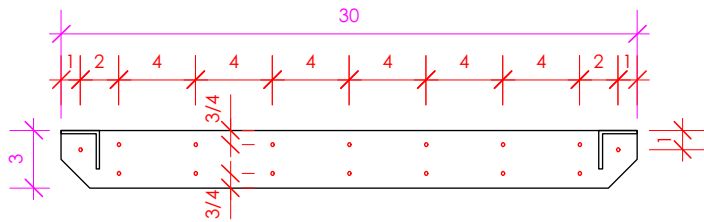

## BR3019 WALL BRACKET

LACAVA reserves the right to revise any dimension or information on this sheet without notice. Dimensions are nominal and may vary within an industry accepted tolerance of 1/4". Cabinets with 'vanity top' sinks are made to the matching sink and dimensions may vary. LACAVA is not responsible for any cutouts, countertops, or furniture made without the actual product or template. Differences in color, grain, appearance, and texture are inherent in all natural woodwork and should be expected. Variances in these qualities are not deemed manufacturing defects and will not be accepted as valid reasons for return or exchanges. Plumbing specifications are only a guideline and may need alteration based on application.