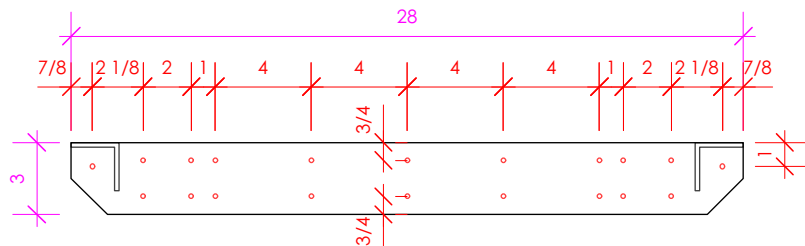

LACAVA

BR2815 WALL BRACKET

LACAVA reserves the right to revise any dimension or information on this sheet without notice. Dimensions are nominal and may vary within an industry accepted tolerance of 1/4". Cabinets with 'vanity top' sinks are made to the matching sink and dimensions may vary. LACAVA is not responsible for any cutouts, countertops, or furniture made without the actual product or template. Differences in color, grain, appearance, and texture are inherent in all natural woodwork and should be expected. Variances in these qualities are not deemed manufacturing defects and will not be accepted as valid reasons for return or exchanges. Plumbing specifications are only a guideline and may need alteration based on application.