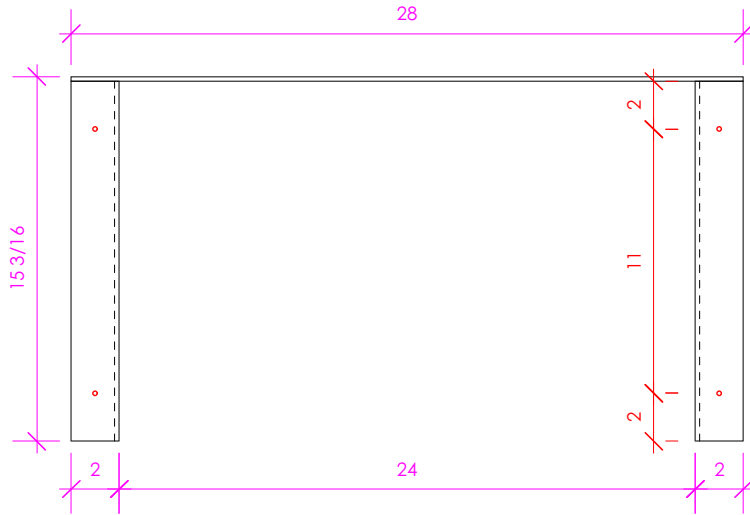

LACAVA

BR2815 WALL BRACKET

LACAVA reserves the right to revise any dimension or information on this sheet without notice. Dimensions are nominal and may vary within an industry accepted tolerance of 1/4". Cabinets with 'vanity top' sinks are made to the matching sink and dimensions may vary. LACAVA is not responsible for any cutouts, countertops, or furniture made without the actual product or template. Differences in color, grain, appearance, and texture are inherent in all natural woodwork and should be expected. Variances in these qualities are not deemed manufacturing defects and will not be accepted as valid reasons for return or exchanges. Plumbing specifications are only a guideline and may need alteration based on application.