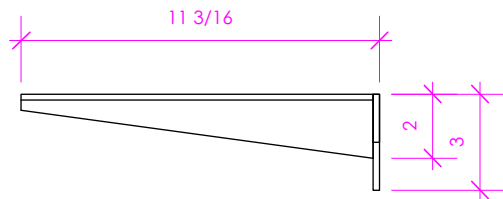

LACAVA

BR2011 WALL BRACKET

LACAVA reserves the right to revise any dimension or information on this sheet without notice. Dimensions are nominal and may vary within an industry accepted tolerance of 1/4". Cabinets with 'vanity top' sinks are made to the matching sink and dimensions may vary. LACAVA is not responsible for any cutouts, countertops, or furniture made without the actual product or template. Differences in color, grain, appearance, and texture are inherent in all natural woodwork and should be expected. Variances in these qualities are not deemed manufacturing defects and will not be accepted as valid reasons for return or exchanges. Plumbing specifications are only a guideline and may need alteration based on application.