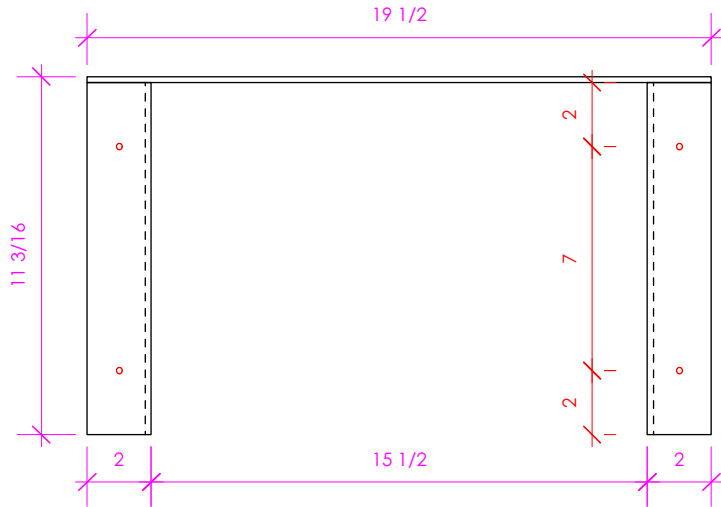

LACAVA

BR2011 WALL BRACKET

LACAVA reserves the right to revise any dimension or information on this sheet without notice. Dimensions are nominal and may vary within an industry accepted tolerance of 1/4". Cabinets with 'vanity top' sinks are made to the matching sink and dimensions may vary. LACAVA is not responsible for any cutouts, countertops, or furniture made without the actual product or template. Differences in color, grain, appearance, and texture are inherent in all natural woodwork and should be expected. Variances in these qualities are not deemed manufacturing defects and will not be accepted as valid reasons for return or exchanges. Plumbing specifications are only a guideline and may need alteration based on application.