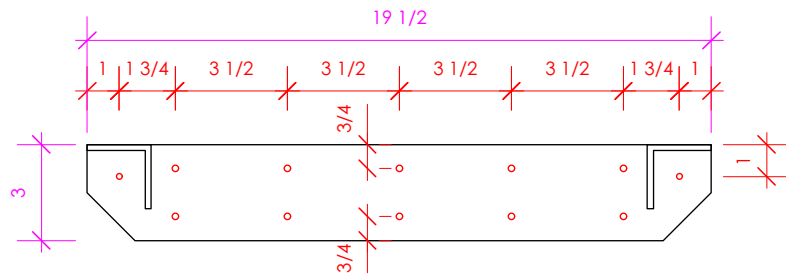

LACAVA

BR2011 WALL BRACKET

LACAVA reserves the right to revise any dimension or information on this sheet without notice. Dimensions are nominal and may vary within an industry accepted tolerance of 1/4". Cabinets with 'vanity top' sinks are made to the matching sink and dimensions may vary. LACAVA is not responsible for any cutouts, countertops, or furniture made without the actual product or template. Differences in color, grain, appearance, and texture are inherent in all natural woodwork and should be expected. Variances in these qualities are not deemed manufacturing defects and will not be accepted as valid reasons for return or exchanges. Plumbing specifications are only a guideline and may need alteration based on application.