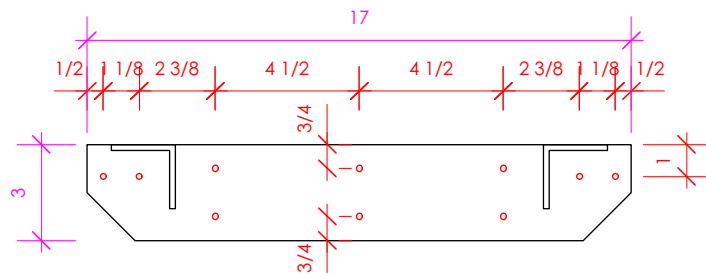

## BR1711 WALL BRACKET

LACAVA reserves the right to revise any dimension or information on this sheet without notice. Dimensions are nominal and may vary within an industry accepted tolerance of 1/4". Cabinets with 'vanity top' sinks are made to the matching sink and dimensions may vary. LACAVA is not responsible for any cutouts, countertops, or furniture made without the actual product or template. Differences in color, grain, appearance, and texture are inherent in all natural woodwork and should be expected. Variances in these qualities are not deemed manufacturing defects and will not be accepted as valid reasons for return or exchanges. Plumbing specifications are only a guideline and may need alteration based on application.