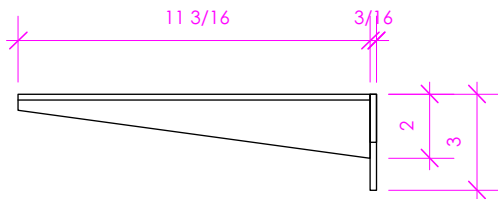

## BR1711 WALL BRACKET

LACAVA reserves the right to revise any dimension or information on this sheet without notice. Dimensions are nominal and may vary within an industry accepted tolerance of 1/4". Cabinets with 'vanity top' sinks are made to the matching sink and dimensions may vary. LACAVA is not responsible for any cutouts, countertops, or furniture made without the actual product or template. Differences in color, grain, appearance, and texture are inherent in all natural woodwork and should be expected. Variances in these qualities are not deemed manufacturing defects and will not be accepted as valid reasons for return or exchanges. Plumbing specifications are only a guideline and may need alteration based on application.