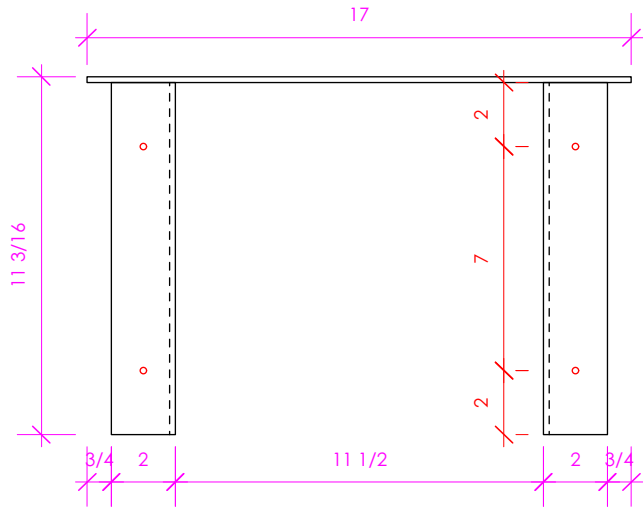

## BR1711 WALL BRACKET

LACAVA reserves the right to revise any dimension or information on this sheet without notice. Dimensions are nominal and may vary within an industry accepted tolerance of 1/4". Cabinets with 'vanity top' sinks are made to the matching sink and dimensions may vary. LACAVA is not responsible for any cutouts, countertops, or furniture made without the actual product or template. Differences in color, grain, appearance, and texture are inherent in all natural woodwork and should be expected. Variances in these qualities are not deemed manufacturing defects and will not be accepted as valid reasons for return or exchanges. Plumbing specifications are only a guideline and may need alteration based on application.