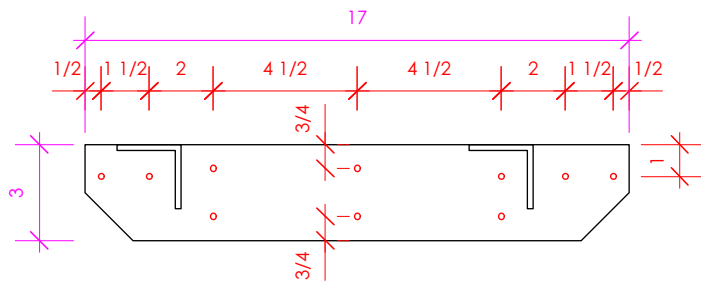

LACAVA

BR1708 WALL BRACKET

LACAVA reserves the right to revise any dimension or information on this sheet without notice. Dimensions are nominal and may vary within an industry accepted tolerance of 1/4". Cabinets with 'vanity top' sinks are made to the matching sink and dimensions may vary. LACAVA is not responsible for any cutouts, countertops, or furniture made without the actual product or template. Differences in color, grain, appearance, and texture are inherent in all natural woodwork and should be expected. Variances in these qualities are not deemed manufacturing defects and will not be accepted as valid reasons for return or exchanges. Plumbing specifications are only a guideline and may need alteration based on application.