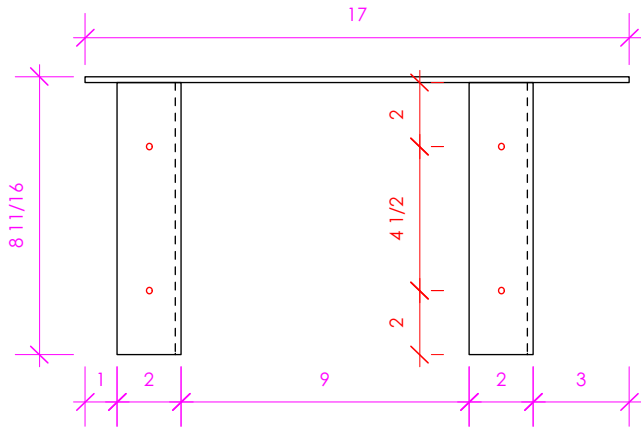

LACAVA

BR1708 WALL BRACKET

LACAVA reserves the right to revise any dimension or information on this sheet without notice. Dimensions are nominal and may vary within an industry accepted tolerance of 1/4". Cabinets with 'vanity top' sinks are made to the matching sink and dimensions may vary. LACAVA is not responsible for any cutouts, countertops, or furniture made without the actual product or template. Differences in color, grain, appearance, and texture are inherent in all natural woodwork and should be expected. Variances in these qualities are not deemed manufacturing defects and will not be accepted as valid reasons for return or exchanges. Plumbing specifications are only a guideline and may need alteration based on application.