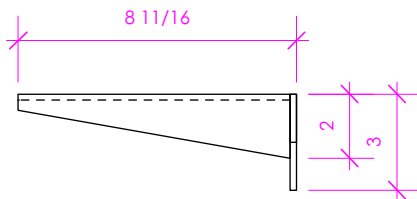

LACAVA

BR1708 WALL BRACKET

LACAVA reserves the right to revise any dimension or information on this sheet without notice. Dimensions are nominal and may vary within an industry accepted tolerance of 1/4". Cabinets with 'vanity top' sinks are made to the matching sink and dimensions may vary. LACAVA is not responsible for any cutouts, countertops, or furniture made without the actual product or template. Differences in color, grain, appearance, and texture are inherent in all natural woodwork and should be expected. Variances in these qualities are not deemed manufacturing defects and will not be accepted as valid reasons for return or exchanges. Plumbing specifications are only a guideline and may need alteration based on application.