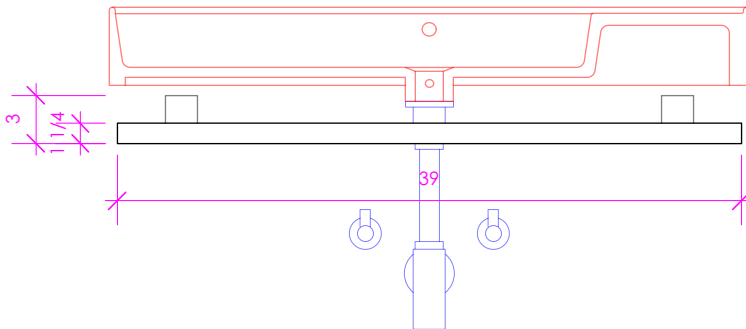

LACAVA

AQUA TOWEL BAR

ATB-40

FEATURES:

- WELDED METAL TOWEL BAR
- WALL MOUNTED
- USED BELOW 5213, 5233, 5243L/R OR 5460 SINK (SOLD SEPARATELY)
- PROUDLY HANDMADE IN THE USA

FINISHES:

WOOD:			
STANDARD:	PREMIUM:	LUXURY:	
02 - NATURAL CHERRY	22 - GRAY ZEBRA	37 - WEATHERED OAK	46 - DRIFTWOOD
07 - NATURAL WALNUT	31 - WHITE OAK	52 - SILVER OAK	*NEWTERRA ONLY*
24 - CLASSIC WALNUT	27 - RUSTIC	50 - HORIZON BLUE	
20 - ASH GRAY	47 - SMOKY WALNUT		
06 - WENGE			
33 - AFRICAN MAHOAGANY	08 - MATTE WHITE	85 - GLOSS WHITE	08T1 - WHITE W/ TEXTURE
	35 - MATTE ARDESIA	88 - GLOSS ARDESIA	35T1 - ARDESIA W/ TEXTURE
	54 - MATTE TAUPE	84 - GLOSS TAUPE	54T1 - TAUPE W/ TEXTURE
	16 - MATTE BLACK	86 - GLOSS BLACK	16T1 - BLACK W/ TEXTURE

LACAVA reserves the right to revise any dimension or information on this sheet without notice. Dimensions are nominal and may vary within an industry accepted tolerance of 1/4". Cabinets with 'vanity top' sinks are made to the matching sink and dimensions may vary. LACAVA is not responsible for any cutouts, countertops, or furniture made without the actual product or template. Differences in color, grain, appearance, and texture are inherent in all natural woodwork and should be expected. Variances in these qualities are not deemed manufacturing defects and will not be accepted as valid reasons for return or exchanges. Plumbing specifications are only a guideline and may need alteration based on application.