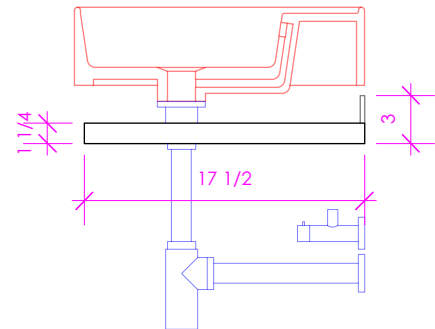

LACAVA

AQUA TOWEL BAR

ATB-40

FEATURES:

- WELDED METAL TOWEL BAR
- WALL MOUNTED
- USED BELOW 5213, 5233, 5243L/R OR 5460 SINK (SOLD SEPARATELY)
- PROUDLY HANDMADE IN THE USA

FINISHES:

WOOD:			
STANDARD:	PREMIUM:	LUXURY:	
02 - NATURAL CHERRY	22 - GRAY ZEBRA	37 - WEATHERED OAK	46 - DRIFTWOOD
07 - NATURAL WALNUT	31 - WHITE OAK	52 - SILVER OAK	*NEWTERRA ONLY*
24 - CLASSIC WALNUT	27 - RUSTIC	50 - HORIZON BLUE	
20 - ASH GRAY	47 - SMOKY WALNUT		
06 - WENGE			
33 - AFRICAN MAHOAGANY	08 - MATTE WHITE	85 - GLOSS WHITE	08T1 - WHITE W/ TEXTURE
	35 - MATTE ARDESIA	88 - GLOSS ARDESIA	35T1 - ARDESIA W/ TEXTURE
	54 - MATTE TAUPE	84 - GLOSS TAUPE	54T1 - TAUPE W/ TEXTURE
	16 - MATTE BLACK	86 - GLOSS BLACK	16T1 - BLACK W/ TEXTURE

LACAVA reserves the right to revise any dimension or information on this sheet without notice. Dimensions are nominal and may vary within an industry accepted tolerance of 1/4". Cabinets with 'vanity top' sinks are made to the matching sink and dimensions may vary. LACAVA is not responsible for any cutouts, countertops, or furniture made without the actual product or template. Differences in color, grain, appearance, and texture are inherent in all natural woodwork and should be expected. Variances in these qualities are not deemed manufacturing defects and will not be accepted as valid reasons for return or exchanges. Plumbing specifications are only a guideline and may need alteration based on application.