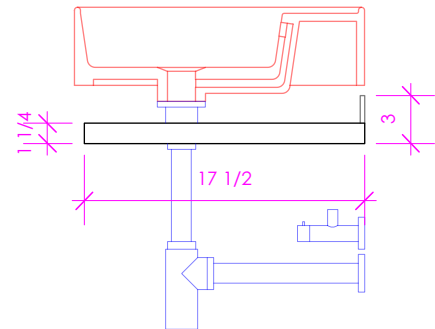

LACAVA

AQUA TOWEL BAR

ATB-24

FEATURES:

- WELDED METAL TOWEL BAR
- WALL MOUNTED
- USED BELOW 5211, 5231, 5241L/R, OR 5464 SINK (SOLD SEPARATELY)
- PROUDLY HANDMADE IN THE USA

FINISHES:

WOOD:			
STANDARD:	PREMIUM:	LUXURY:	
02 - NATURAL CHERRY	22 - GRAY ZEBRA	37 - WEATHERED OAK	46 - DRIFTWOOD
07 - NATURAL WALNUT	31 - WHITE OAK	52 - SILVER OAK	*NEWTERRA ONLY*
24 - CLASSIC WALNUT	27 - RUSTIC	50 - HORIZON BLUE	
20 - ASH GRAY	47 - SMOKY WALNUT		
06 - WENGE			
33 - AFRICAN MAHOAGANY	08 - MATTE WHITE	85 - GLOSS WHITE	08T1 - WHITE W/ TEXTURE
	35 - MATTE ARDESIA	88 - GLOSS ARDESIA	35T1 - ARDESIA W/ TEXTURE
	54 - MATTE TAUPE	84 - GLOSS TAUPE	54T1 - TAUPE W/ TEXTURE
	16 - MATTE BLACK	86 - GLOSS BLACK	16T1 - BLACK W/ TEXTURE

LACAVA reserves the right to revise any dimension or information on this sheet without notice. Dimensions are nominal and may vary within an industry accepted tolerance of 1/4". Cabinets with 'vanity top' sinks are made to the matching sink and dimensions may vary. LACAVA is not responsible for any cutouts, countertops, or furniture made without the actual product or template. Differences in color, grain, appearance, and texture are inherent in all natural woodwork and should be expected. Variances in these qualities are not deemed manufacturing defects and will not be accepted as valid reasons for return or exchanges. Plumbing specifications are only a guideline and may need alteration based on application.