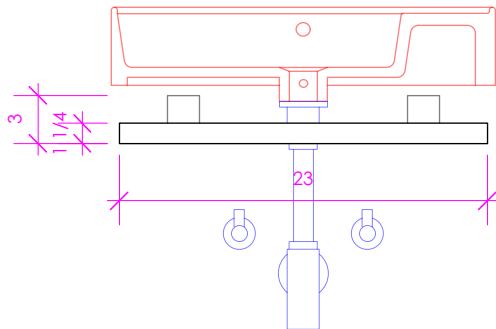

LACAVA

AQUA TOWEL BAR

ATB-24

FEATURES:

- WELDED METAL TOWEL BAR
- WALL MOUNTED
- USED BELOW 5211, 5231, 5241L/R, OR 5464 SINK (SOLD SEPARATELY)
- PROUDLY HANDMADE IN THE USA

FINISHES:

WOOD:			
STANDARD:	PREMIUM:	LUXURY:	
02 - NATURAL CHERRY	22 - GRAY ZEBRA	37 - WEATHERED OAK	46 - DRIFTWOOD
07 - NATURAL WALNUT	31 - WHITE OAK	52 - SILVER OAK	*NEWTERRA ONLY*
24 - CLASSIC WALNUT	27 - RUSTIC	50 - HORIZON BLUE	
20 - ASH GRAY	47 - SMOKY WALNUT		
06 - WENGE			
33 - AFRICAN MAHOAGANY	08 - MATTE WHITE	85 - GLOSS WHITE	08T1 - WHITE W/ TEXTURE
	35 - MATTE ARDESIA	88 - GLOSS ARDESIA	35T1 - ARDESIA W/ TEXTURE
	54 - MATTE TAUPE	84 - GLOSS TAUPE	54T1 - TAUPE W/ TEXTURE
	16 - MATTE BLACK	86 - GLOSS BLACK	16T1 - BLACK W/ TEXTURE

LACAVA reserves the right to revise any dimension or information on this sheet without notice. Dimensions are nominal and may vary within an industry accepted tolerance of 1/4". Cabinets with 'vanity top' sinks are made to the matching sink and dimensions may vary. LACAVA is not responsible for any cutouts, countertops, or furniture made without the actual product or template. Differences in color, grain, appearance, and texture are inherent in all natural woodwork and should be expected. Variances in these qualities are not deemed manufacturing defects and will not be accepted as valid reasons for return or exchanges. Plumbing specifications are only a guideline and may need alteration based on application.