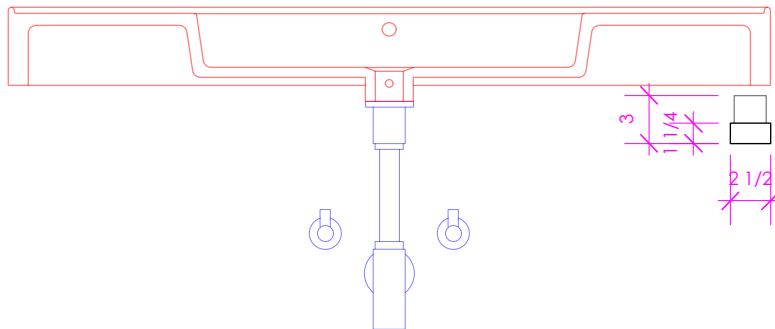

LACAVA

AQUA TOWEL BAR

ATB-18D

FEATURES:

- WELDED METAL TOWEL BAR
- WALL MOUNTED
- USED BELOW SINK (SOLD SEPARATELY)
- PROUDLY HANDMADE IN THE USA

FINISHES:

WOOD:

STANDARD: