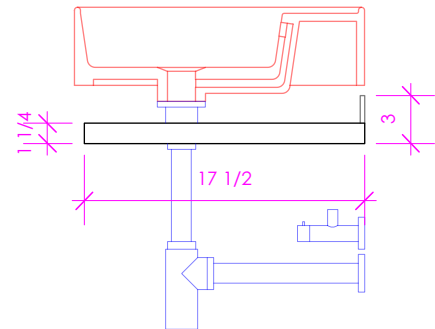

LACAVA

AQUA TOWEL BAR

ATB-18D

FEATURES:

- WELDED METAL TOWEL BAR
- WALL MOUNTED
- USED BELOW SINK (SOLD SEPARATELY)
- PROUDLY HANDMADE IN THE USA

FINISHES:

WOOD:

STANDARD: