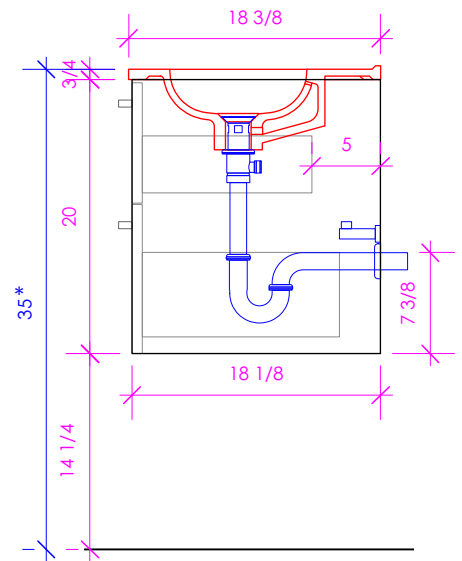

## AQUATRE

AQT-WB-48

SHOWN WITH 8078S SINK

\* Recommended installation height  
\*\* Recommended plumbing location