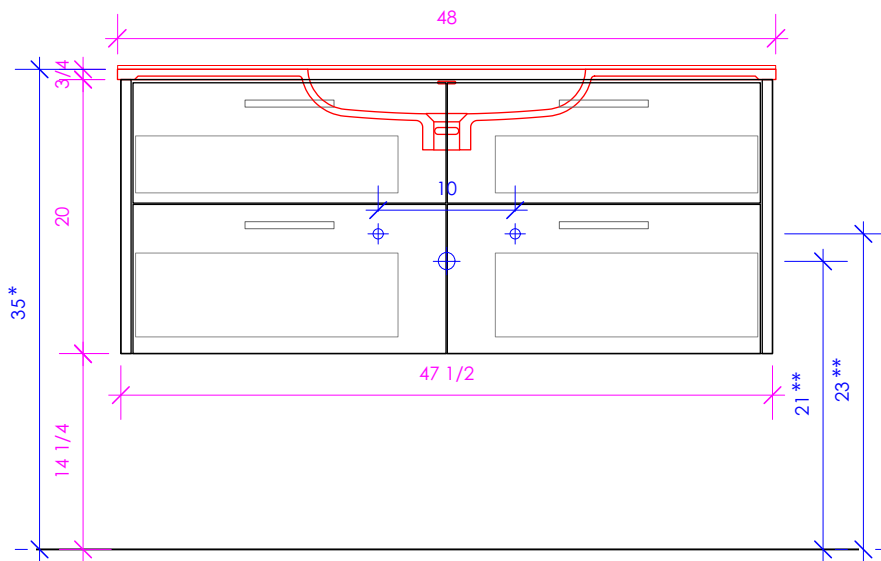

## AQUATRE

AQT-WB-48

SHOWN WITH 8078S SINK

\* Recommended installation height  
\*\* Recommended plumbing location