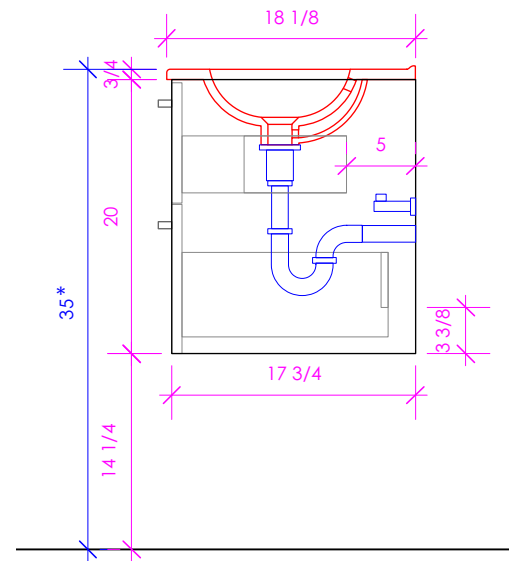

LACAVA

AQUATRE

AQT-WB-32

SHOWN WITH 8074 SINK

* Recommended installation height
** Recommended plumbing location

FEATURES:

- WALL MOUNT VANITY
- TWO DRAWERS WITH SELF-CLOSE GLIDES
- DRAWER BOXES STAINED TO REFLECT EXTERIOR FINISH
- USED WITH 8074 OR 8074S SINK (SOLD SEPARATELY)
- DECORATIVE HARDWARE K450 INCLUDED BUT NOT INSTALLED - CAN BE INSTALLED UPON REQUEST
- ****SPECIFY K450 FINISH WHEN PLACING ORDER****
- POLISHED CHROME, POLISHED NICKEL, BRUSHED NICKEL.
- MATTE BLACK, MATTE WHITE, SATIN BRASS
- MOUNTING: FRENCH CLEAT (INCLUDED) (SEE FURNITURE MANUAL)
- PROUDLY HANDMADE IN THE USA
- MANUFACTURED WITH LOW VOC FINISHES AND WOOD FROM RENEWABLE FORESTS

LACAVA reserves the right to revise any dimension or information on this sheet without notice. Dimensions are nominal and may vary within an industry accepted tolerance of 1/4". Cabinets with 'vanity top' sinks are made to the matching sink and dimensions may vary. LACAVA is not responsible for any cutouts, countertops, or furniture made without the actual product or template. Differences in color, grain, appearance, and texture are inherent in all natural woodwork and should be expected. Variances in these qualities are not deemed manufacturing defects and will not be accepted as valid reasons for return or exchanges. Plumbing specifications are only a guideline and may need alteration based on application.