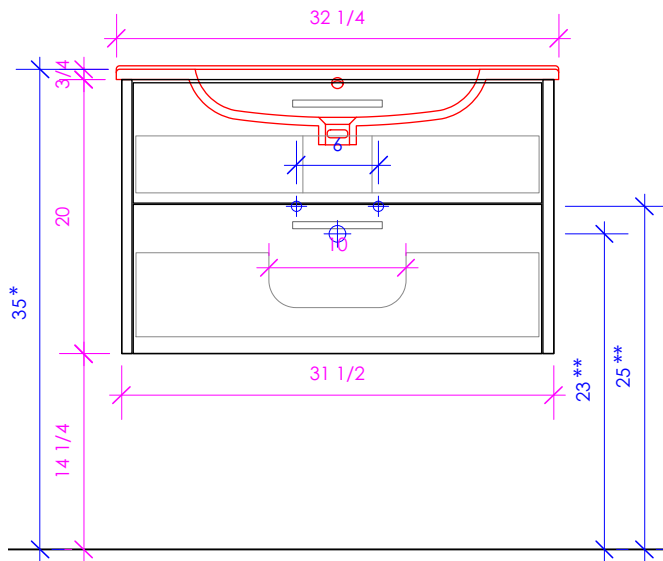

LACAVA

AQUATRE

AQT-WB-32

SHOWN WITH 8074 SINK

* Recommended installation height
** Recommended plumbing location

FEATURES:

- WALL MOUNT VANITY
- TWO DRAWERS WITH SELF-CLOSE GLIDES
- DRAWER BOXES STAINED TO REFLECT EXTERIOR FINISH
- USED WITH 8074 OR 8074S SINK (SOLD SEPARATELY)
- DECORATIVE HARDWARE K450 INCLUDED BUT NOT INSTALLED - CAN BE INSTALLED UPON REQUEST
- ****SPECIFY K450 FINISH WHEN PLACING ORDER****
- POLISHED CHROME, POLISHED NICKEL, BRUSHED NICKEL.
- MATTE BLACK, MATTE WHITE, SATIN BRASS
- MOUNTING: FRENCH CLEAT (INCLUDED) (SEE FURNITURE MANUAL)
- PROUDLY HANDMADE IN THE USA
- MANUFACTURED WITH LOW VOC FINISHES AND WOOD FROM RENEWABLE FORESTS

LACAVA reserves the right to revise any dimension or information on this sheet without notice. Dimensions are nominal and may vary within an industry accepted tolerance of 1/4". Cabinets with 'vanity top' sinks are made to the matching sink and dimensions may vary. LACAVA is not responsible for any cutouts, countertops, or furniture made without the actual product or template. Differences in color, grain, appearance, and texture are inherent in all natural woodwork and should be expected. Variances in these qualities are not deemed manufacturing defects and will not be accepted as valid reasons for return or exchanges. Plumbing specifications are only a guideline and may need alteration based on application.