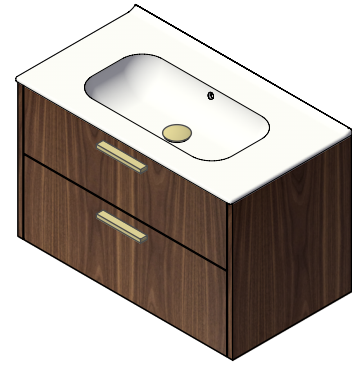

LACAVA

AQUATRE

AQT-WB-32

SHOWN WITH 8074 SINK

* Recommended installation height
** Recommended plumbing location

FEATURES:

- WALL MOUNT VANITY
- TWO DRAWERS WITH SELF-CLOSE GLIDES
- DRAWER BOXES STAINED TO REFLECT EXTERIOR FINISH
- USED WITH 8074 OR 8074S SINK (SOLD SEPARATELY)
- DECORATIVE HARDWARE K450 INCLUDED BUT NOT INSTALLED - CAN BE INSTALLED UPON REQUEST
- ****SPECIFY K450 FINISH WHEN PLACING ORDER****
- POLISHED CHROME, POLISHED NICKEL, BRUSHED NICKEL.
- MATTE BLACK, MATTE WHITE, SATIN BRASS
- MOUNTING: FRENCH CLEAT (INCLUDED) (SEE FURNITURE MANUAL)
- PROUDLY HANDMADE IN THE USA
- MANUFACTURED WITH LOW VOC FINISHES AND WOOD FROM RENEWABLE FORESTS