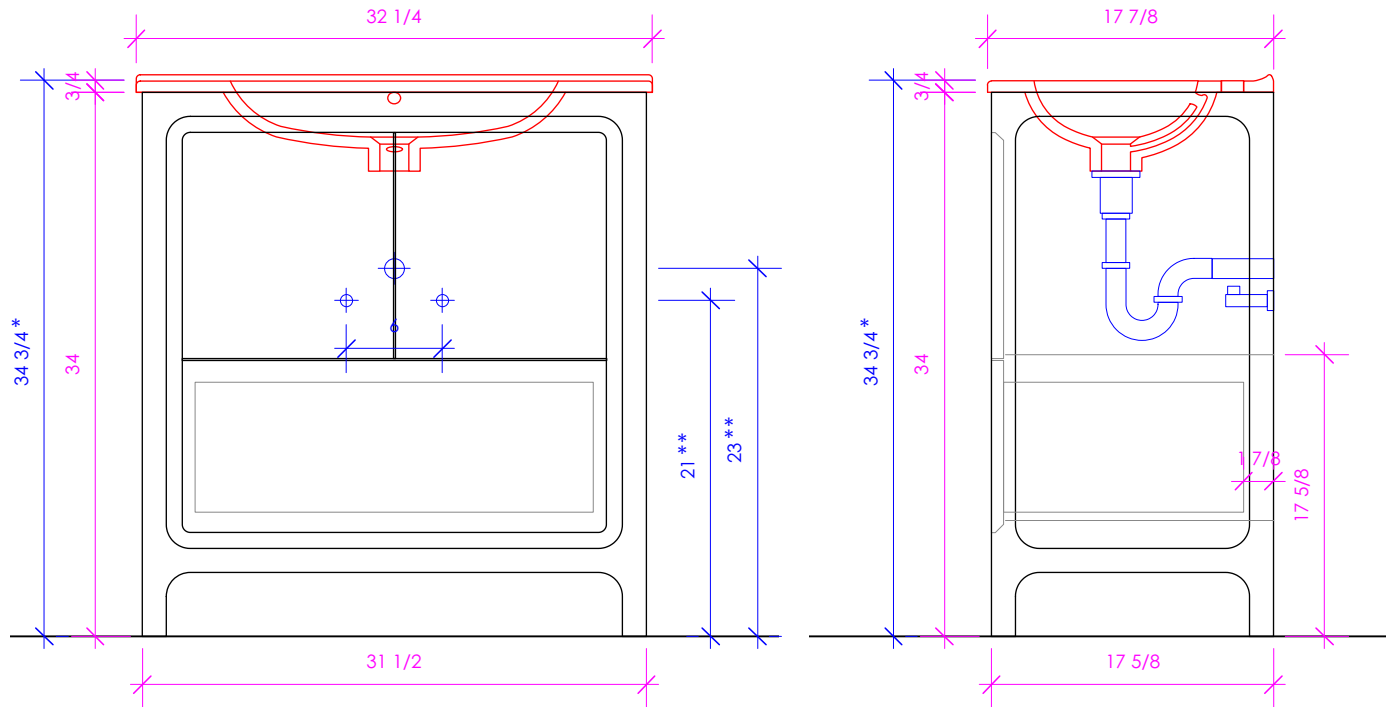

## AQUATRE

AQT-F-32

\* Recommended installation height  
\*\* Recommended plumbing location

### FEATURES:

- FLOOR STANDING VANITY
- ROUNDED CORNERS DETAILS
- TWO DOORS WITH SOFT-CLOSE HINGES
- ONE DRAWER WITH SELF-CLOSE GLIDES
- DRAWER BOX STAINED TO REFLECT EXTERIOR FINISH
- ROUTED FINGERPULL OPENINGS
- USED WITH 8074 SINK (SOLD SEPARATELY)
- **TWO-TONE** FINISH AVAILABLE UPON REQUEST
- MOUNTING: WOOD SPANS ACROSS THE BACK  
(SEE FURNITURE MANUAL)
- PROUDLY HANDMADE IN THE USA
- MANUFACTURED WITH LOW VOC FINISHES AND WOOD FROM RENEWABLE FORESTS