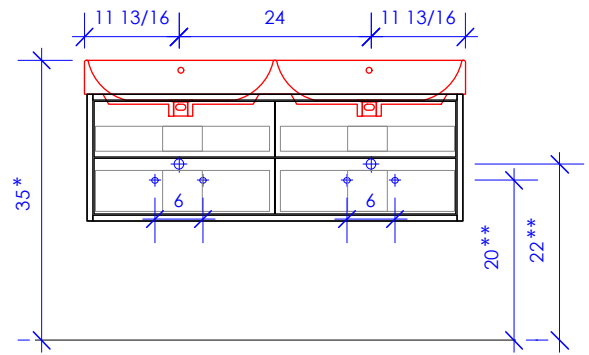

LACAVA

AQUASEI

AQS-W-48D

SUGGESTED PLUMBING LOCATION WHEN USED WITH 5234

SUGGESTED PLUMBING LOCATION WHEN USED WITH 5214

* Recommended installation height
** Recommended plumbing location

FEATURES:

- WALL MOUNT VANITY
- FOUR DRAWERS WITH SELF-CLOSE GLIDES
- DRAWER BOXES STAINED TO REFLECT EXTERIOR FINISH
- USED WITH 5234 OR 5214 SINK (SOLD SEPARATELY)
- DECORATIVE HARDWARE K450 INCLUDED BUT NOT INSTALLED - CAN BE INSTALLED UPON REQUEST
- MOUNTING: FRENCH CLEAT (INCLUDED) (SEE FURNITURE MANUAL)
- PROUDLY HANDMADE IN THE USA
- MANUFACTURED WITH LOW VOC FINISHES AND WOOD FROM RENEWABLE FORESTS