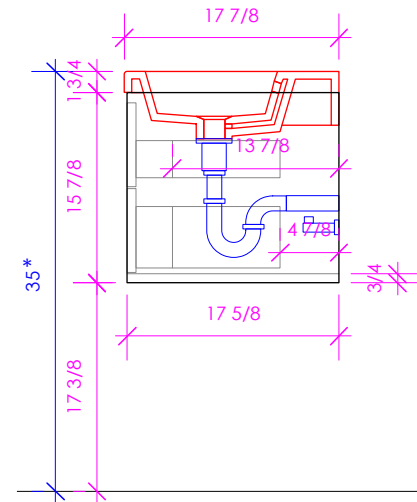

LACAVA

AQUASEI

AQS-W-48D

SUGGESTED PLUMBING LOCATION WHEN USED WITH 5234

SUGGESTED PLUMBING LOCATION WHEN USED WITH 5214

* Recommended installation height
** Recommended plumbing location

FEATURES:

- WALL MOUNT VANITY
- FOUR DRAWERS WITH SELF-CLOSE GLIDES
- DRAWER BOXES STAINED TO REFLECT EXTERIOR FINISH
- USED WITH 5234 OR 5214 SINK (SOLD SEPARATELY)
- DECORATIVE HARDWARE K450 INCLUDED BUT NOT INSTALLED - CAN BE INSTALLED UPON REQUEST
- MOUNTING: FRENCH CLEAT (INCLUDED) (SEE FURNITURE MANUAL)
- PROUDLY HANDMADE IN THE USA
- MANUFACTURED WITH LOW VOC FINISHES AND WOOD FROM RENEWABLE FORESTS