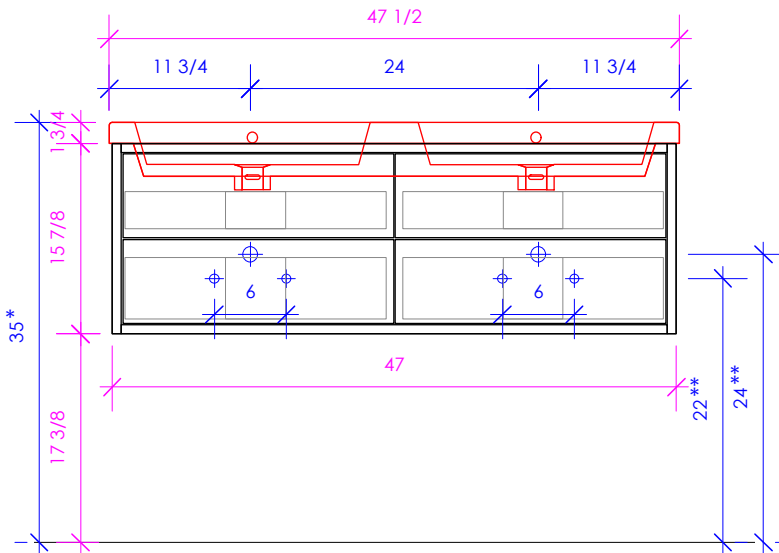

LACAVA

AQUASEI

AQS-W-48D

SUGGESTED PLUMBING LOCATION WHEN USED WITH 5234

SUGGESTED PLUMBING LOCATION WHEN USED WITH 5214

* Recommended installation height
** Recommended plumbing location

FEATURES:

- WALL MOUNT VANITY
- FOUR DRAWERS WITH SELF-CLOSE GLIDES
- DRAWER BOXES STAINED TO REFLECT EXTERIOR FINISH
- USED WITH 5234 OR 5214 SINK (SOLD SEPARATELY)
- DECORATIVE HARDWARE K450 INCLUDED BUT NOT INSTALLED - CAN BE INSTALLED UPON REQUEST
- MOUNTING: FRENCH CLEAT (INCLUDED) (SEE FURNITURE MANUAL)
- PROUDLY HANDMADE IN THE USA
- MANUFACTURED WITH LOW VOC FINISHES AND WOOD FROM RENEWABLE FORESTS