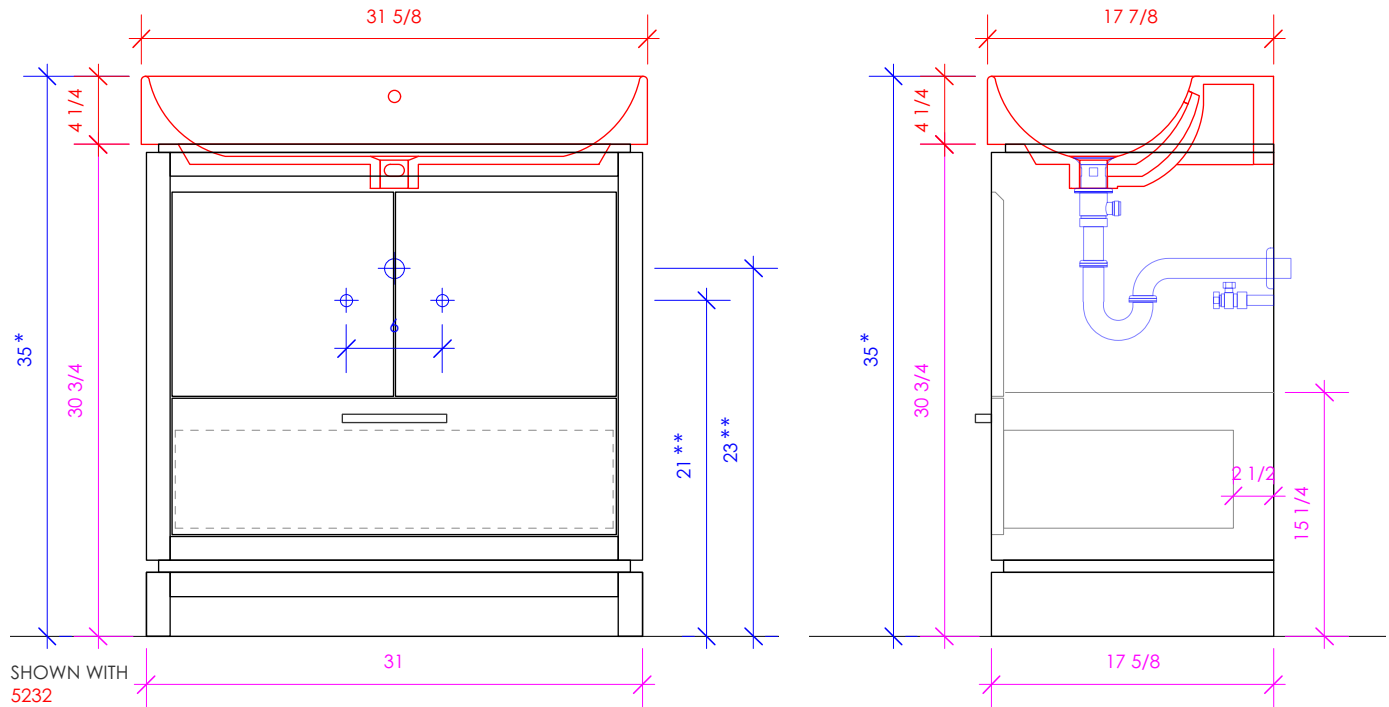

LACAVA

AQUASEI

AQS-F-32

* Recommended installation height
** Recommended plumbing location

FEATURES:

- FLOOR STANDING VANITY
- TWO DOORS WITH SOFT-CLOSE HINGES
- ROUTED FINGERPULL OPENINGS
- ONE DRAWER WITH SOFT-CLOSE GLIDES
- DRAWER BOXES STAINED TO REFLECT EXTERIOR FINISH
- DECORATIVE HARDWARE K450 INCLUDED BUT NOT INSTALLED - CAN BE INSTALLED UPON REQUEST
- USED WITH 5232 OR 5242L/R SINK (SOLD SEPARATELY)
- MOUNTING: WOOD SPANS ACROSS THE BACK
(SEE FURNITURE MANUAL)
- PROUDLY HANDMADE IN THE USA
- MANUFACTURED WITH LOW VOC FINISHES AND WOOD FROM RENEWABLE FORESTS

1/2" THICKNESS

LACAVA reserves the right to revise any dimension or information on this sheet without notice. Dimensions are nominal and may vary within an industry accepted tolerance of 1/4". Cabinets with 'vanity top' sinks are made to the matching sink and dimensions may vary. LACAVA is not responsible for any cutouts, countertops, or furniture made without the actual product or template. Differences in color, grain, appearance, and texture are inherent in all natural woodwork and should be expected. Variances in these qualities are not deemed manufacturing defects and will not be accepted as valid reasons for return or exchanges. Plumbing specifications are only a guideline and may need alteration based on application.