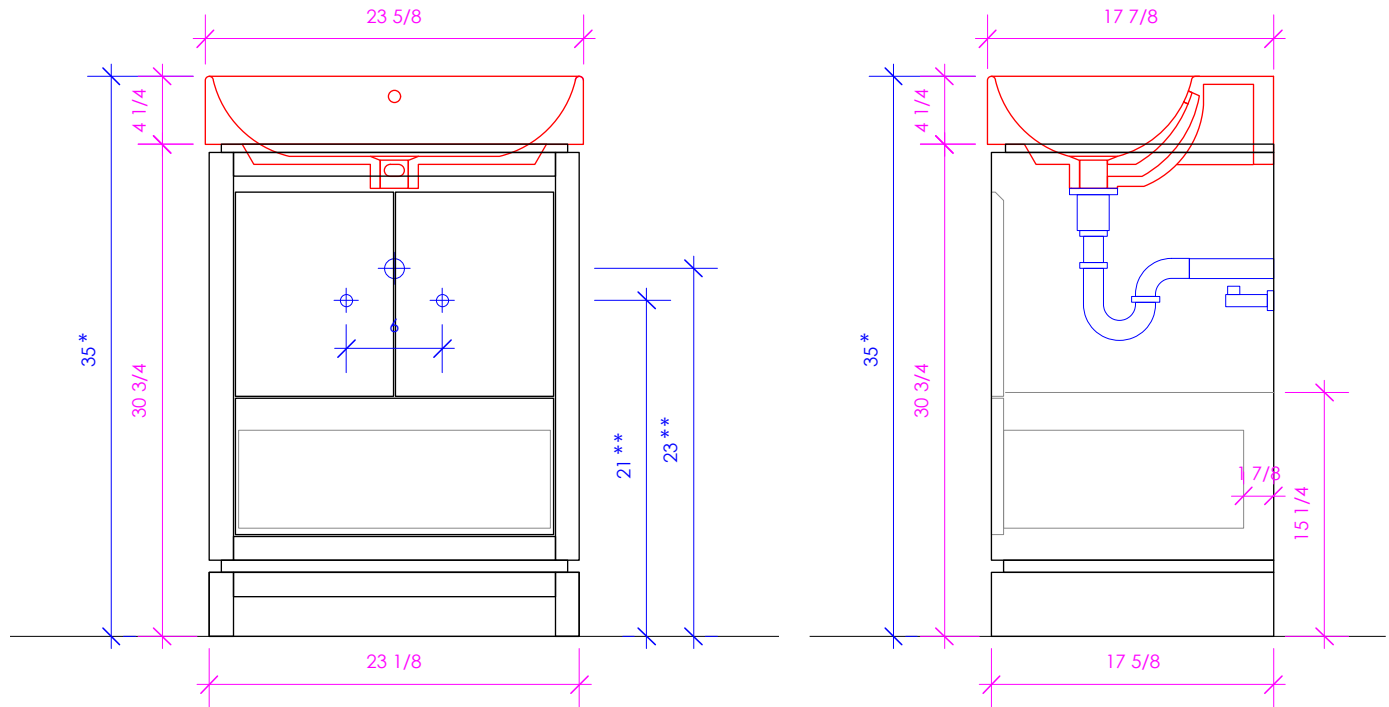

### FEATURES:

- FLOOR STANDING VANITY
- TWO DOORS WITH SOFT-CLOSE HINGES
- ROUTED FINGERPULL OPENINGS
- ONE DRAWER WITH SELF-CLOSE GLIDES
- DRAWER BOXES STAINED TO REFLECT EXTERIOR FINISH
- DECORATIVE HARDWARE **K470** INCLUDED BUT NOT INSTALLED - CAN BE INSTALLED UPON REQUEST
- USED WITH **5231 OR 5241L/R** SINK (SOLD SEPARATELY)
- MOUNTING: WOOD SPANS ACROSS THE BACK (SEE FURNITURE MANUAL)
- PROUDLY HANDMADE IN THE USA
- MANUFACTURED WITH LOW VOC FINISHES AND WOOD FROM RENEWABLE FORESTS