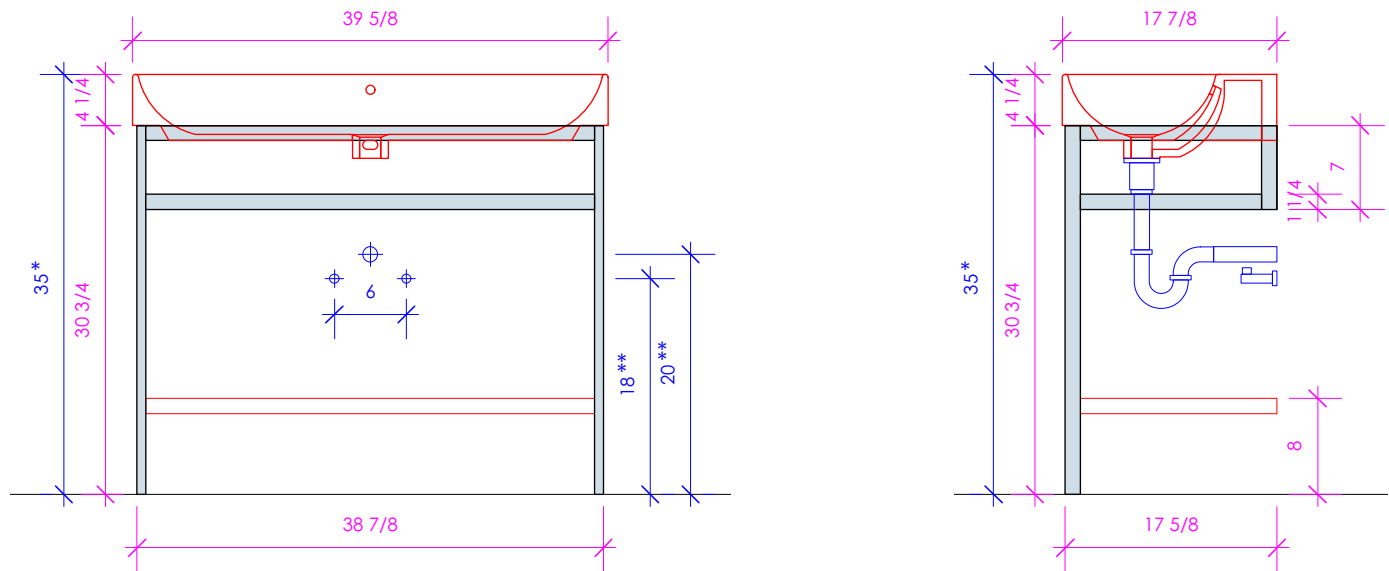

LACAVA

AQUASEI

AQS-BX-40

* Recommended installation height
** Recommended plumbing location

FEATURES:

- FLOOR STANDING CONSOLE VANITY
- WELDED METAL CONSOLE
- ADD ON SHELF **CSS** AVAILABLE (SOLD SEPARATELY)
- USED WITH **5233 OR 5243C/L/R** SINK (SOLD SEPARATELY)
- MOUNTING: PREDRILLED HOLES IN METAL SPANS
(SEE FURNITURE MANUAL)
- PROUDLY HANDMADE IN THE USA

LACAVA reserves the right to revise any dimension or information on this sheet without notice. Dimensions are nominal and may vary within an industry accepted tolerance of 1/4". Cabinets with 'vanity top' sinks are made to the matching sink and dimensions may vary. LACAVA is not responsible for any cutouts, countertops, or furniture made without the actual product or template. Differences in color, grain, appearance, and texture are inherent in all natural woodwork and should be expected. Variances in these qualities are not deemed manufacturing defects and will not be accepted as valid reasons for return or exchanges. Plumbing specifications are only a guideline and may need alteration based on application.