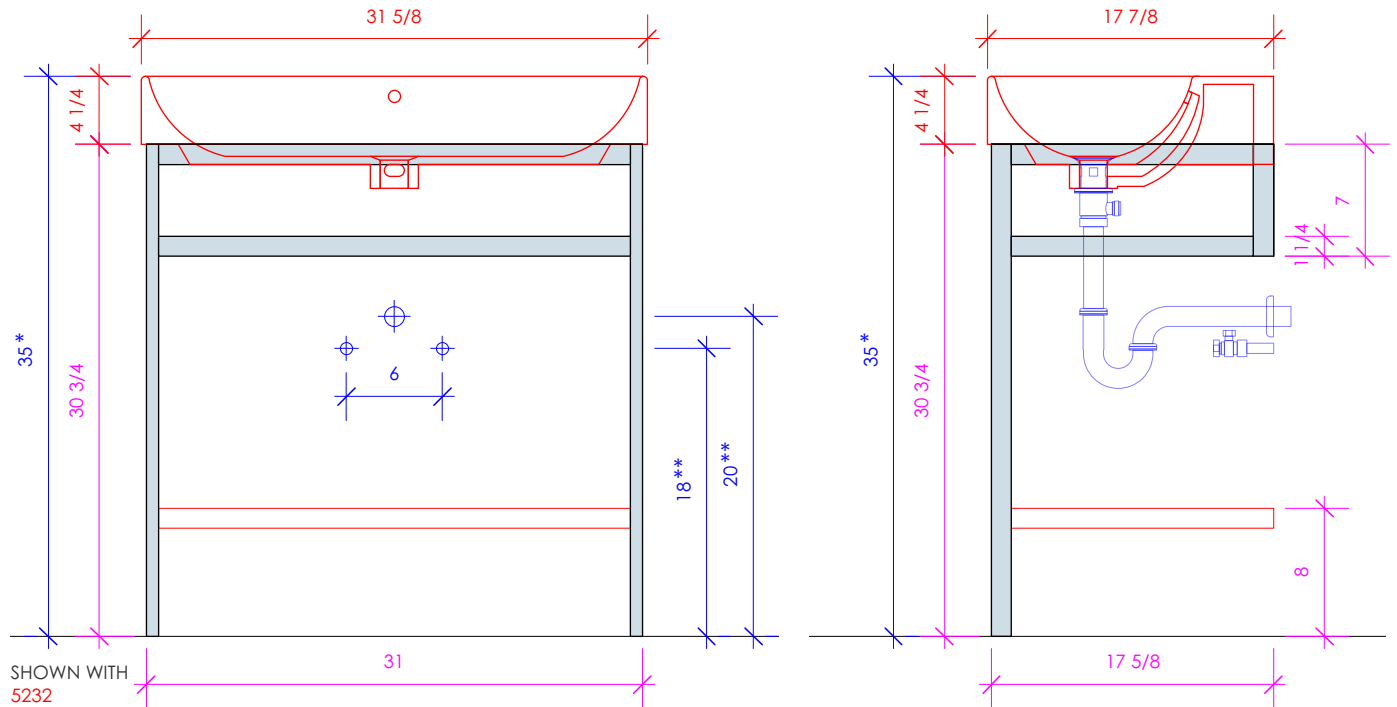

## AQUASEI

AQS-BX-32

\* Recommended installation height  
\*\* Recommended plumbing location