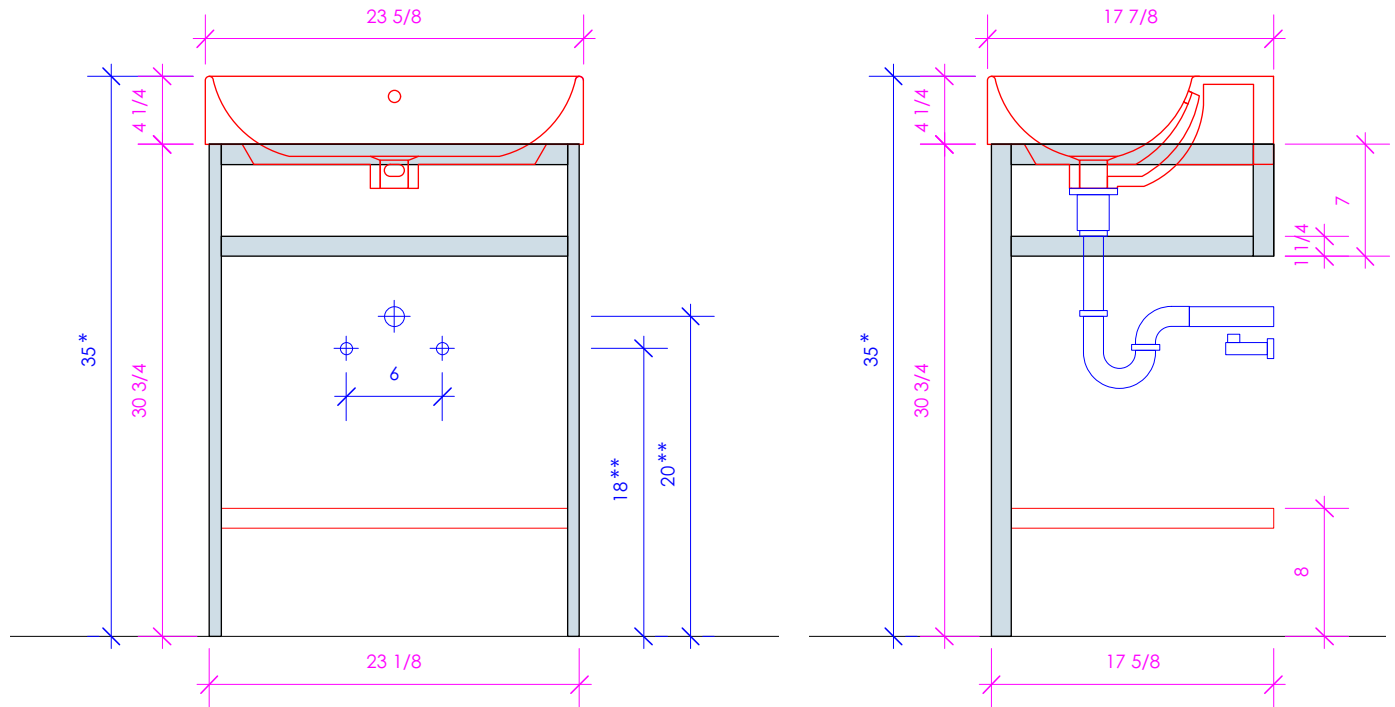

LACAVA

AQUASEI

AQS-BX-24

* Recommended installation height
** Recommended plumbing location

FEATURES:

- FLOOR STANDING CONSOLE VANITY
- WELDED METAL CONSOLE
- ADD ON SHELF **CSS** AVAILABLE (SOLD SEPARATELY)
- USED WITH **5231 OR 5241L/R** SINK (SOLD SEPARATELY)
- MOUNTING: PREDRILLED HOLES IN METAL SPANS
(SEE FURNITURE MANUAL)
- PROUDLY HANDMADE IN THE USA

44 - MATTE BLACK
MW - MATTE WHITE
BPW - BRASS POWDER COAT

LACAVA reserves the right to revise any dimension or information on this sheet without notice. Dimensions are nominal and may vary within an industry accepted tolerance of 1/4". Cabinets with 'vanity top' sinks are made to the matching sink and dimensions may vary. LACAVA is not responsible for any cutouts, countertops, or furniture made without the actual product or template. Differences in color, grain, appearance, and texture are inherent in all natural woodwork and should be expected. Variances in these qualities are not deemed manufacturing defects and will not be accepted as valid reasons for return or exchanges. Plumbing specifications are only a guideline and may need alteration based on application.