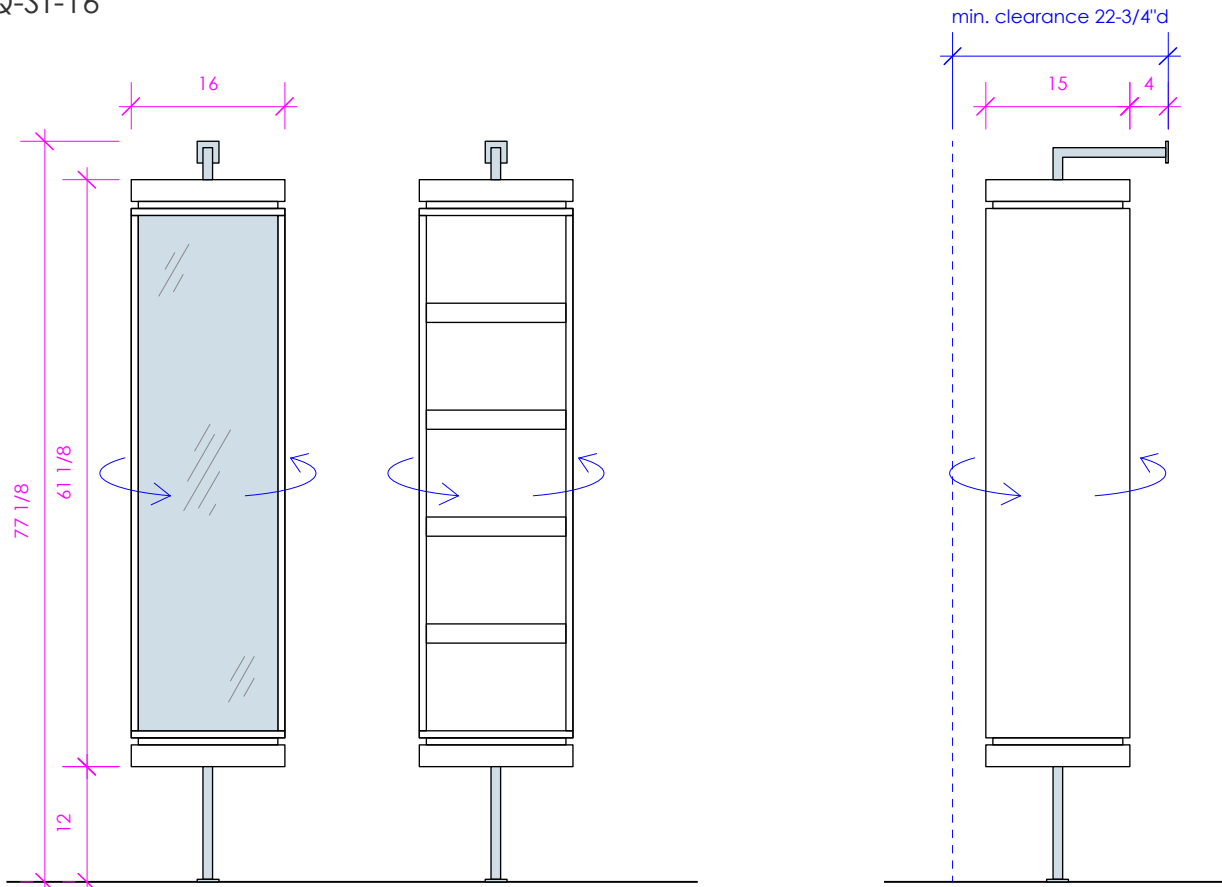

### FEATURES:

- FLOOR STANDING STORAGE
- ROTATING CABINET
- MIRROR ON ONE SIDE AND OPEN SHELVES ON OTHER
- BRUSHED STAINLESS STEEL BRACING ATTACHED TO WALL AND FLOOR
- ALTERNATIVE FINISHES FOR BRACING UPON REQUEST
- MOUNTING: PREDRILLED HOLES IN BRACING
- PROUDLY HANDMADE IN THE USA
- MANUFACTURED WITH LOW VOC FINISHES AND WOOD FROM RENEWABLE FORESTS