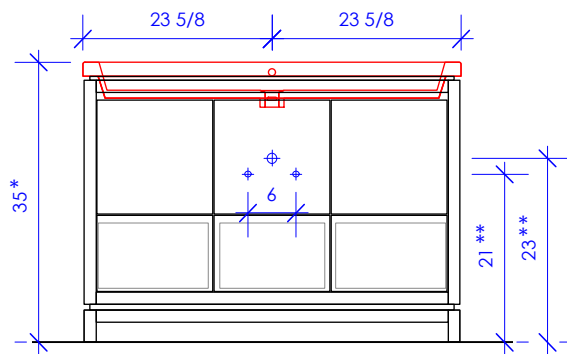

### FEATURES:

- FLOOR STANDING VANITY
- THREE DOORS WITH SOFT-CLOSE HINGES
- ROUTED FINGERPULL OPENINGS
- THREE DRAWERS WITH SELF-CLOSE GLIDES
- DRAWER BOXES STAINED TO REFLECT EXTERIOR FINISH
- DECORATIVE HARDWARE K470 INCLUDED BUT NOT INSTALLED - CAN BE INSTALLED UPON REQUEST
- USED WITH 5214 SINK (SOLD SEPARATELY)
- MOUNTING: WOOD SPANS ACROSS THE BACK (SEE FURNITURE MANUAL)
- PROUDLY HANDMADE IN THE USA
- MANUFACTURED WITH LOW VOC FINISHES AND WOOD FROM RENEWABLE FORESTS