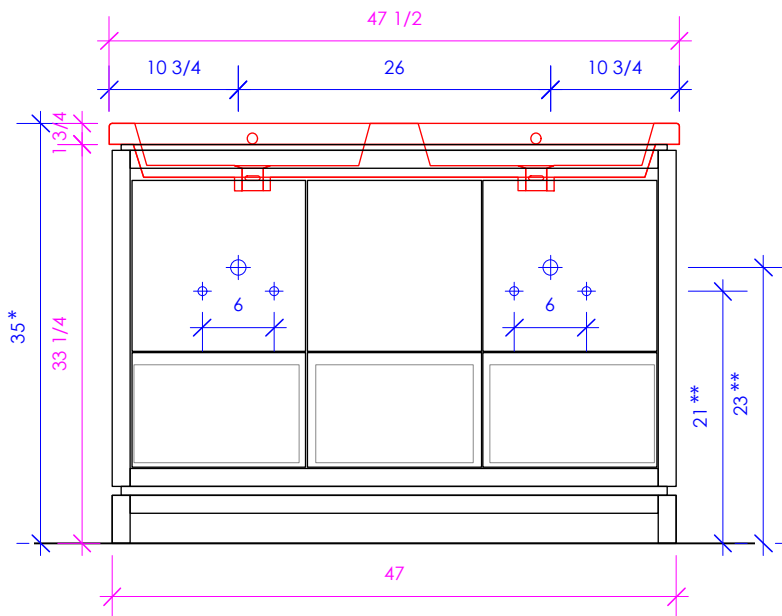

### FEATURES:

- FLOOR STANDING VANITY
- THREE DOORS WITH SOFT-CLOSE HINGES
- ROUTED FINGERPULL OPENINGS
- THREE DRAWERS WITH SELF-CLOSE GLIDES
- DRAWER BOXES STAINED TO REFLECT EXTERIOR FINISH
- DECORATIVE HARDWARE K470 INCLUDED BUT NOT INSTALLED - CAN BE INSTALLED UPON REQUEST
- USED WITH 5214 SINK (SOLD SEPARATELY)
- MOUNTING: WOOD SPANS ACROSS THE BACK (SEE FURNITURE MANUAL)
- PROUDLY HANDMADE IN THE USA
- MANUFACTURED WITH LOW VOC FINISHES AND WOOD FROM RENEWABLE FORESTS