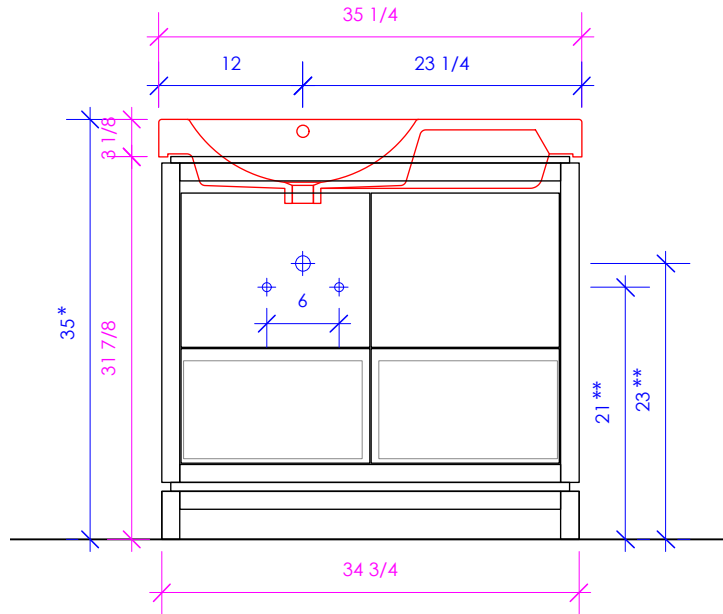

### FEATURES:

- FLOOR STANDING VANITY
- TWO DOORS WITH SOFT-CLOSE HINGES
- ROUTED FINGERPULL OPENINGS
- TWO DRAWERS WITH SELF-CLOSE GLIDES
- DRAWER BOXES STAINED TO REFLECT EXTERIOR FINISH
- DECORATIVE HARDWARE K470 INCLUDED BUT NOT INSTALLED - CAN BE INSTALLED UPON REQUEST
- USED WITH 5457L SINK (SOLD SEPARATELY)
- MOUNTING: WOOD SPANS ACROSS THE BACK  
(SEE FURNITURE MANUAL)
- PROUDLY HANDMADE IN THE USA
- MANUFACTURED WITH LOW VOC FINISHES AND WOOD FROM RENEWABLE FORESTS