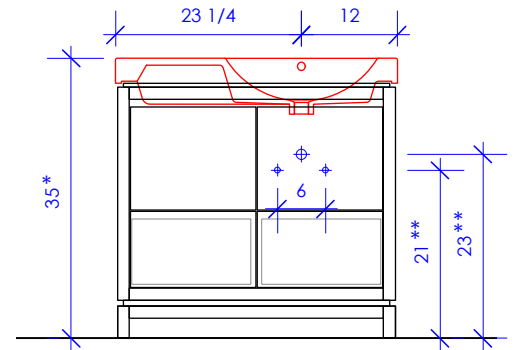

### FEATURES:

- FLOOR STANDING VANITY
- TWO DOORS WITH SOFT-CLOSE HINGES
- ROUTED FINGERPULL OPENINGS
- TWO DRAWERS WITH SELF-CLOSE GLIDES
- DRAWER BOXES STAINED TO REFLECT EXTERIOR FINISH
- DECORATIVE HARDWARE K470 INCLUDED BUT NOT INSTALLED - CAN BE INSTALLED UPON REQUEST
- USED WITH 5457L SINK (SOLD SEPARATELY)
- MOUNTING: WOOD SPANS ACROSS THE BACK  
(SEE FURNITURE MANUAL)
- PROUDLY HANDMADE IN THE USA
- MANUFACTURED WITH LOW VOC FINISHES AND WOOD FROM RENEWABLE FORESTS