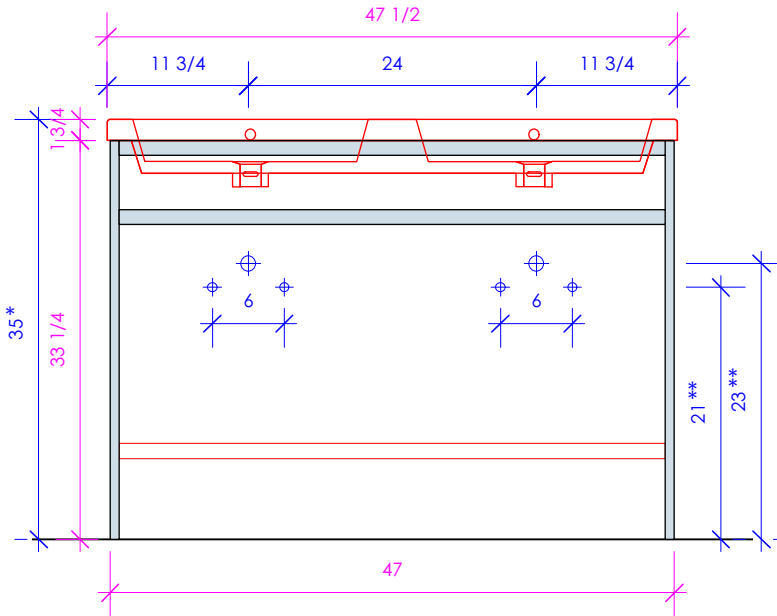

LACAVA

AQUAQUATTRO

AQQ-BX-48

SUGGESTED PLUMBING LOCATION WHEN USED WITH 5215

* Recommended installation height
** Recommended plumbing location

FEATURES:

- FLOOR STANDING CONSOLE VANITY
- WELDED METAL CONSOLE
- ADD ON SHELF **CSS** AVAILABLE (SOLD SEPARATELY)
- USED WITH **5214** SINK (SOLD SEPARATELY)
- MOUNTING: PREDRILLED HOLES IN METAL SPANS
(SEE FURNITURE MANUAL)
- PROUDLY HANDMADE IN THE USA