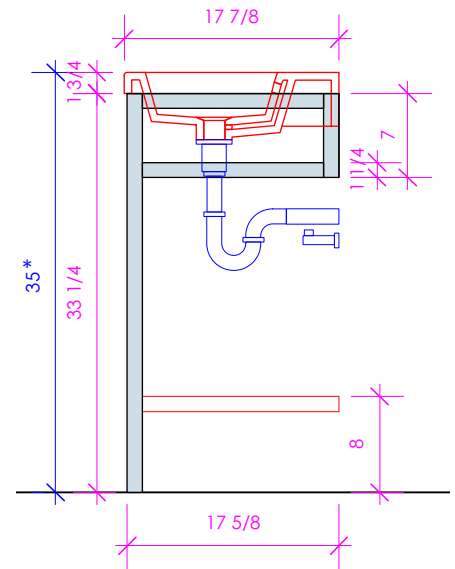

LACAVA

AQUAQUATTRO

AQQ-BX-48

SUGGESTED PLUMBING LOCATION WHEN USED WITH 5215

* Recommended installation height
** Recommended plumbing location

FEATURES:

- FLOOR STANDING CONSOLE VANITY
- WELDED METAL CONSOLE
- ADD ON SHELF **CSS** AVAILABLE (SOLD SEPARATELY)
- USED WITH **5214** SINK (SOLD SEPARATELY)
- MOUNTING: PREDRILLED HOLES IN METAL SPANS
(SEE FURNITURE MANUAL)
- PROUDLY HANDMADE IN THE USA

44 - MATTE BLACK
MW - MATTE WHITE
BPW - BRASS POWDER COAT

LACAVA reserves the right to revise any dimension or information on this sheet without notice. Dimensions are nominal and may vary within an industry accepted tolerance of 1/4". Cabinets with 'vanity top' sinks are made to the matching sink and dimensions may vary. LACAVA is not responsible for any cutouts, countertops, or furniture made without the actual product or template. Differences in color, grain, appearance, and texture are inherent in all natural woodwork and should be expected. Variances in these qualities are not deemed manufacturing defects and will not be accepted as valid reasons for return or exchanges. Plumbing specifications are only a guideline and may need alteration based on application.