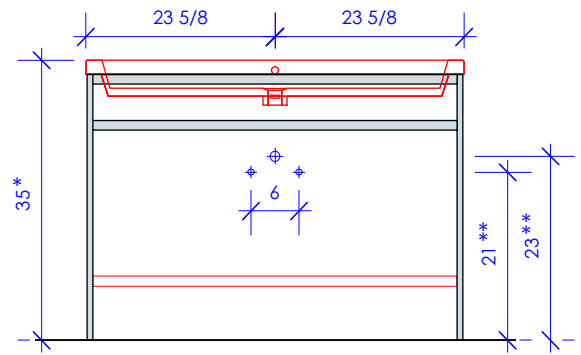

LACAVA

AQUAQUATTRO

AQQ-BX-48

SUGGESTED PLUMBING LOCATION WHEN USED WITH 5215

* Recommended installation height
** Recommended plumbing location

FEATURES:

- FLOOR STANDING CONSOLE VANITY
- WELDED METAL CONSOLE
- ADD ON SHELF **CSS** AVAILABLE (SOLD SEPARATELY)
- USED WITH **5214** SINK (SOLD SEPARATELY)
- MOUNTING: PREDRILLED HOLES IN METAL SPANS
(SEE FURNITURE MANUAL)
- PROUDLY HANDMADE IN THE USA