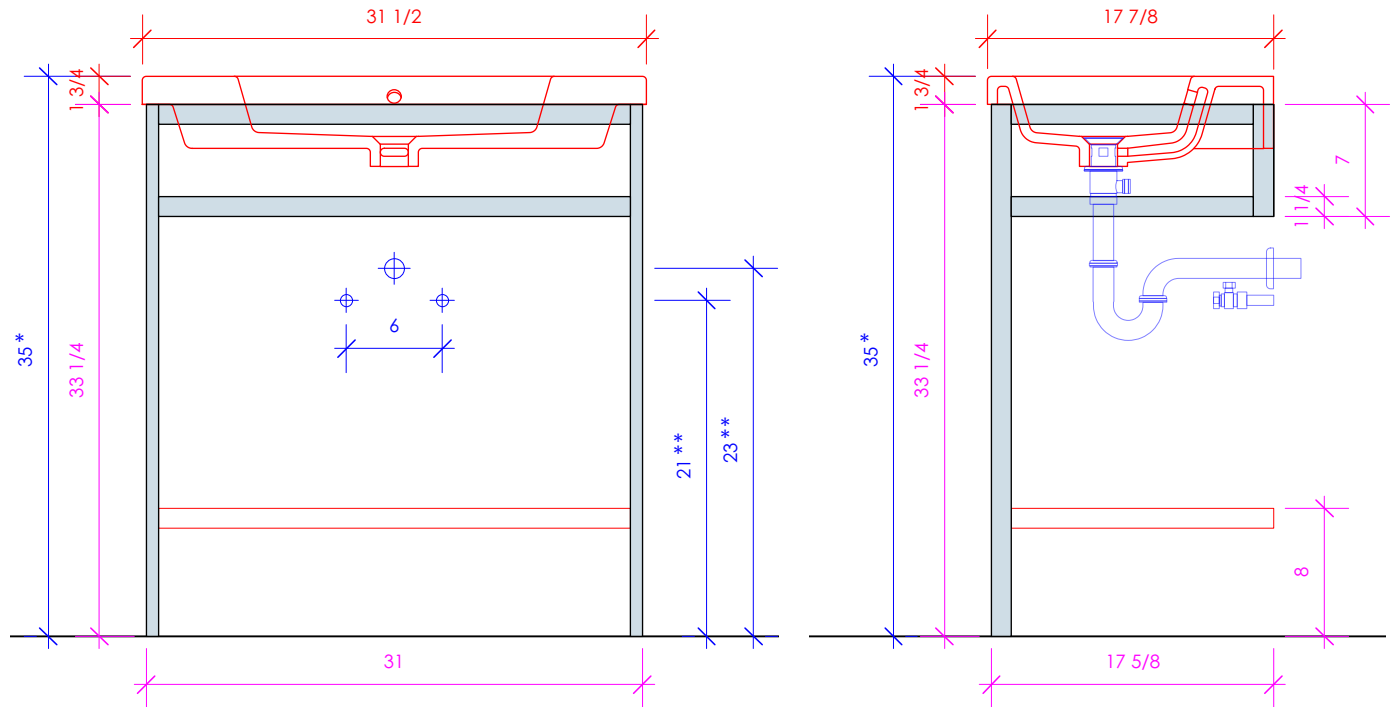

LACAVA

AQUAQUATTRO

AQQ-BX-32

* Recommended installation height
** Recommended plumbing location

FEATURES:

- FLOOR STANDING CONSOLE VANITY
- WELDED METAL CONSOLE
- ADD ON SHELF **CSS** AVAILABLE (SOLD SEPARATELY)
- USED WITH **5212** SINK (SOLD SEPARATELY)
- MOUNTING: PREDRILLED HOLES IN METAL SPANS
(SEE FURNITURE MANUAL)
- PROUDLY HANDMADE IN THE USA

1/2" THICKNESS

LACAVA reserves the right to revise any dimension or information on this sheet without notice. Dimensions are nominal and may vary within an industry accepted tolerance of 1/4". Cabinets with 'vanity top' sinks are made to the matching sink and dimensions may vary. LACAVA is not responsible for any cutouts, countertops, or furniture made without the actual product or template. Differences in color, grain, appearance, and texture are inherent in all natural woodwork and should be expected. Variances in these qualities are not deemed manufacturing defects and will not be accepted as valid reasons for return or exchanges. Plumbing specifications are only a guideline and may need alteration based on application.