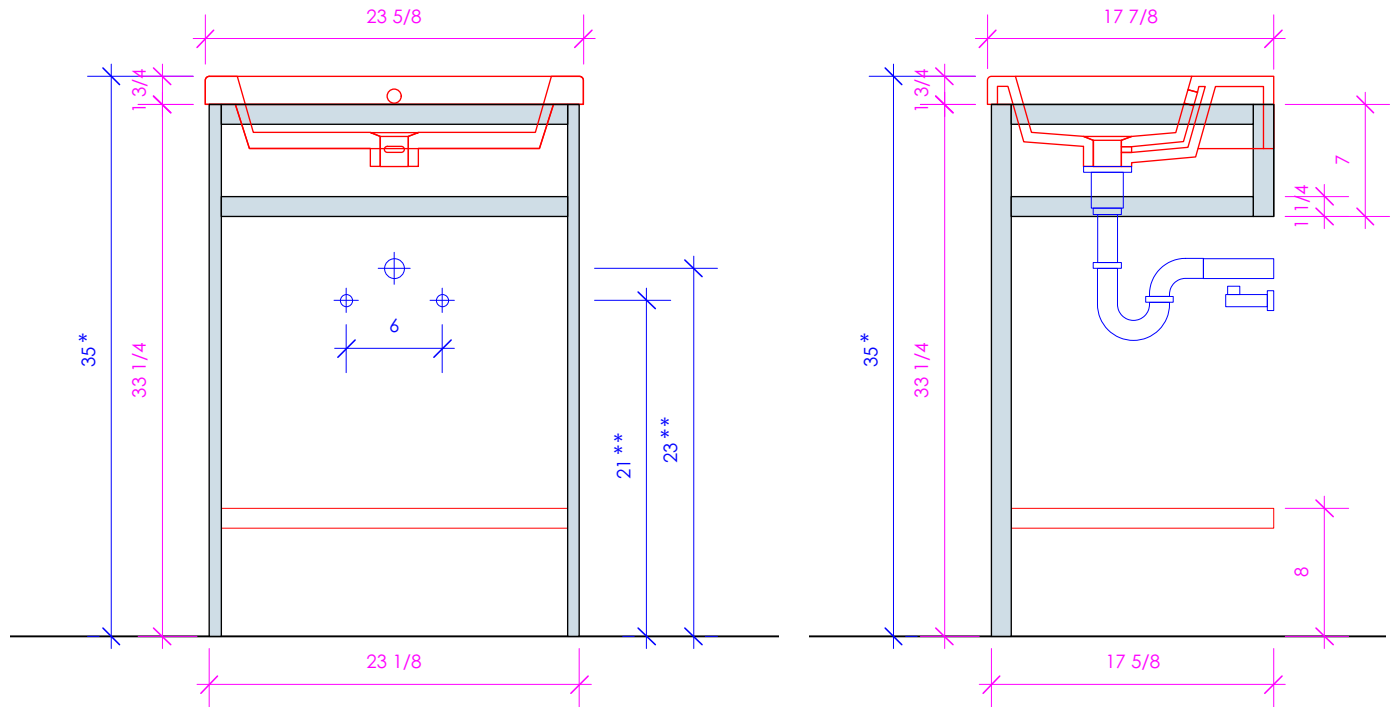

LACAVA

AQUAQUATTRO

AQQ-BX-24

* Recommended installation height
** Recommended plumbing location

FEATURES:

- FLOOR STANDING CONSOLE VANITY
- WELDED METAL CONSOLE
- ADD ON SHELF **CSS** AVAILABLE (SOLD SEPARATELY)
- USED WITH **5211** SINK (SOLD SEPARATELY)
- MOUNTING: PREDRILLED HOLES IN METAL SPANS
(SEE FURNITURE MANUAL)
- PROUDLY HANDMADE IN THE USA

44 - MATTE BLACK
MW - MATTE WHITE
BPW - BRASS POWDER COAT

LACAVA reserves the right to revise any dimension or information on this sheet without notice. Dimensions are nominal and may vary within an industry accepted tolerance of 1/4". Cabinets with 'vanity top' sinks are made to the matching sink and dimensions may vary. LACAVA is not responsible for any cutouts, countertops, or furniture made without the actual product or template. Differences in color, grain, appearance, and texture are inherent in all natural woodwork and should be expected. Variances in these qualities are not deemed manufacturing defects and will not be accepted as valid reasons for return or exchanges. Plumbing specifications are only a guideline and may need alteration based on application.