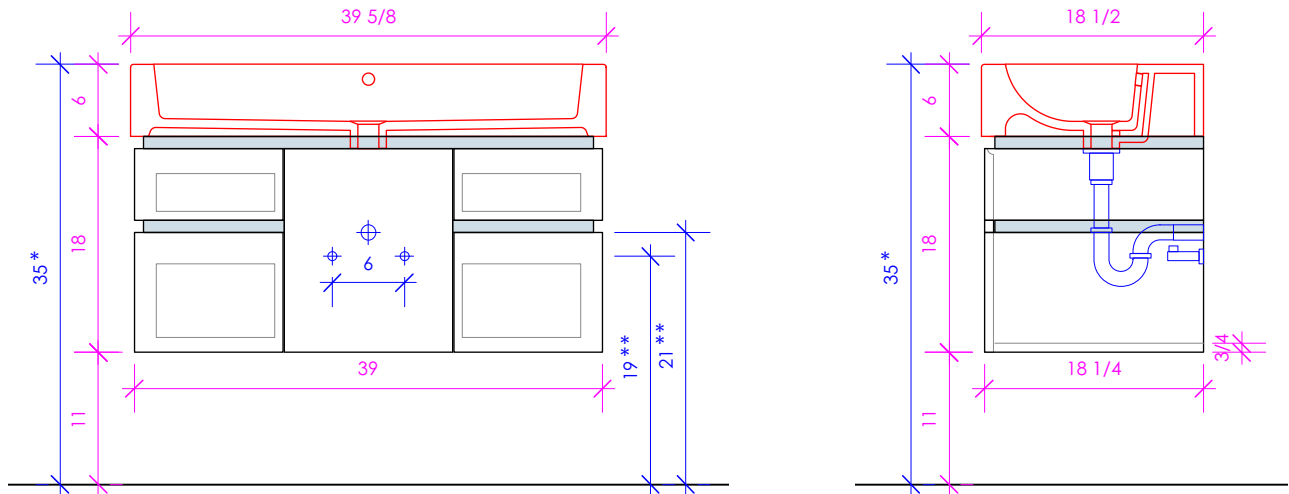

LACAVA

AQUAGRANDE

AQG-W-40

* Recommended installation height
** Recommended plumbing location

FEATURES:

- WALL MOUNT VANITY
- FOUR DRAWERS WITH SELF-CLOSE GLIDES
- DRAWER BOXES STAINED TO REFLECT EXTERIOR FINISH
- ONE DOOR WITH SOFT-CLOSE HINGES
- DECORATIVE POLISHED TRIM OPTIONAL
- ROUTED FINGERPULLS
- USED WITH 5460 SINK (SOLD SEPARATELY)
- MOUNTING: FRENCH CLEAT (INCLUDED)
  (SEE FURNITURE MANUAL)
- PROUDLY HANDMADE IN THE USA
- MANUFACTURED WITH LOW VOC FINISHES AND WOOD FROM RENEWABLE FORESTS

FINISHES:

WOOD:

STANDARD:

02 - NATURAL CHERRY
07 - NATURAL WALNUT
24 - CLASSIC WALNUT
20 - ASH GRAY
06 - WENGE
33 - AFRICAN MAHOGANY

PREMIUM:

22 - GRAY ZEBRA
31 - WHITE OAK
27 - RUSTIC
47 - SMOKY WALNUT

LUXURY:

37 - WEATHERED OAK
52 - SILVER OAK
50 - HORIZON BLUE

46 - DRIFTWOOD
NEWTERRA ONLY

METALS:

METAL:

21 - BRUSHED STAINLESS STEEL
10 - POLISHED STAINLESS STEEL

44 - MATTE BLACK
MW - MATTE WHITE
BPW - BRASS POWDER COAT
SA - SIENNA

COUNTERTOP:

STONE:

WH - BIANCO
LN - LINAC
AN - ATENA

QUARTZ:

PR - PURO
AH - ASH
CT - CRETA
VN - VENA
DN - DUNE
NR - NERO

SOLID SURFACE:

M - SATIN WHITE
G - POLISHED WHITE
R - MARMO
V - LAVA
D - OBSIDIAN
C - CREMA

CONCRETE:

SND - SAND
SLT - SLATE
SUN - SUN
CLY - CLAY
LIL - LILAC
MOS - MOSS
AQA - AQUA

BRK - BRICK
MAH - MATCHA
GAL - GALAXY
TER - TERRACOTTA
CHL - CHARCOAL
BST - BASALTO

LACAVA reserves the right to revise any dimension or information on this sheet without notice. Dimensions are nominal and may vary within an industry accepted tolerance of 1/4". Cabinets with 'vanity top' sinks are made to the matching sink and dimensions may vary. LACAVA is not responsible for any cutouts, countertops, or furniture made without the actual product or template. Differences in color, grain, appearance, and texture are inherent in all natural woodwork and should be expected. Variances in these qualities are not deemed manufacturing defects and will not be accepted as valid reasons for return or exchanges. Plumbing specifications are only a guideline and may need alteration based on application.

6630 WEST WRIGHTWOOD
CHICAGO, IL 60707

PH: 773-637-9600
FAX: 773-637-9601

LACAVA.COM
INFO@LACAVA.COM