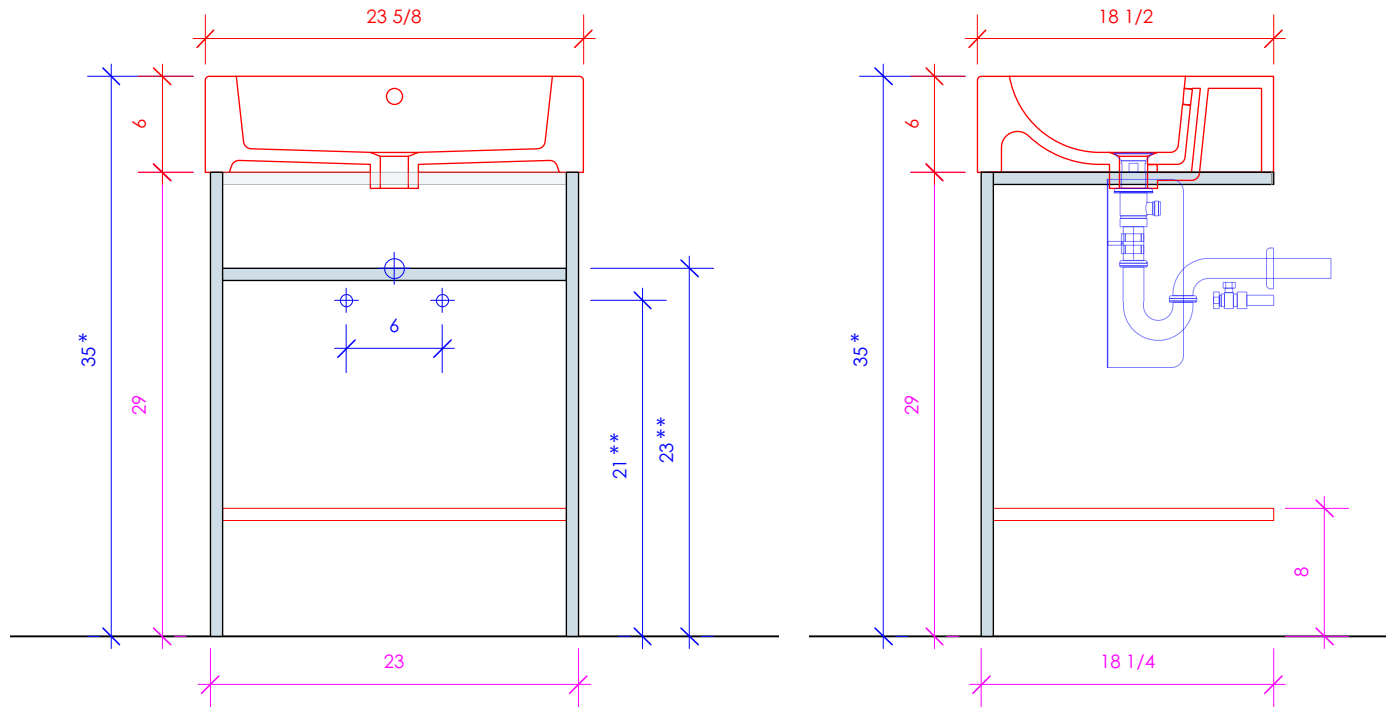

## AQUAGRANDE

AQG-FR-24

\* Recommended installation height  
\*\* Recommended plumbing location